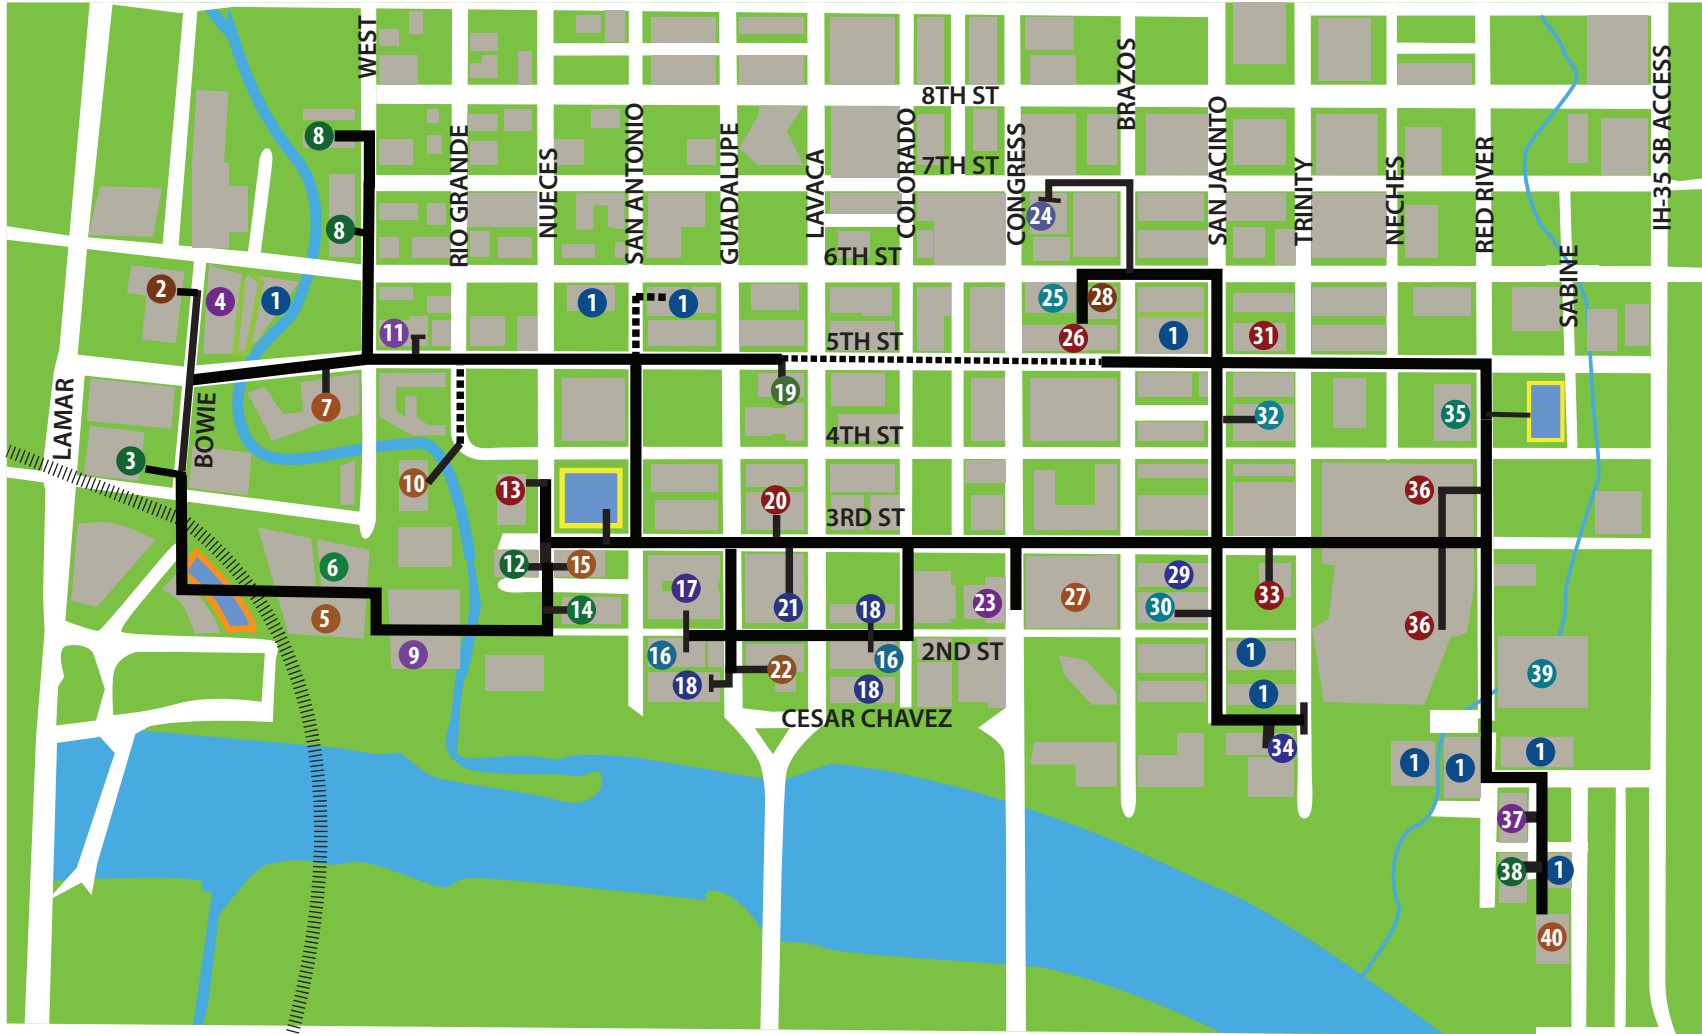

# DOWNTOWN DISTRICT COOLING

- |                      |                       |                             |                         |                           |                            |
|----------------------|-----------------------|-----------------------------|-------------------------|---------------------------|----------------------------|
| 1 Future             | 6 Seaholm Residences  | 11 5th & West               | 18 AMLI Retail          | 25 515 Congress           | 33 Restaurants             |
| 2 Whole Foods        | 7 Monarch             | 12 208 Nueces               | 19 Plaza Loft           | 26 501 Congress           | 34 Four Seasons Residences |
| 3 Spring             | 8 Cirrus Logic        | 13 Austin 360               | 20 Hobby Building       | 27 JW Marriott Hotel      | 35 Hilton Hotel            |
| 4 Shoal Creek Walk   | 9 New Central Library | 14 500 W. 2nd               | 21 W Hotel & Residences | 28 The Littlefield Retail | 36 Convention Center       |
| 5 Athena Health      | 10 The Independent    | 15 Ballet Austin            | 22 City Hall            | 29 Hyatt Place Hotel      | 37 Van Zandt Hotel         |
| CHILLER PLANTS       | EXISTING PIPE         | 16 Silicon Labs             | 23 Austonian            | 30 Hampton Hotel          | 38 The Shore               |
| FUTURE CHILLER PLANT | FUTURE PIPE           | 17 AMLI Apartments & Retail | 24 ALoft/Element Hotel  | 31 Westin Hotel           | 39 Fairmont Hotel          |
|                      |                       |                             |                         | 32 Marriott Hotel         | 40 70 Rainey               |