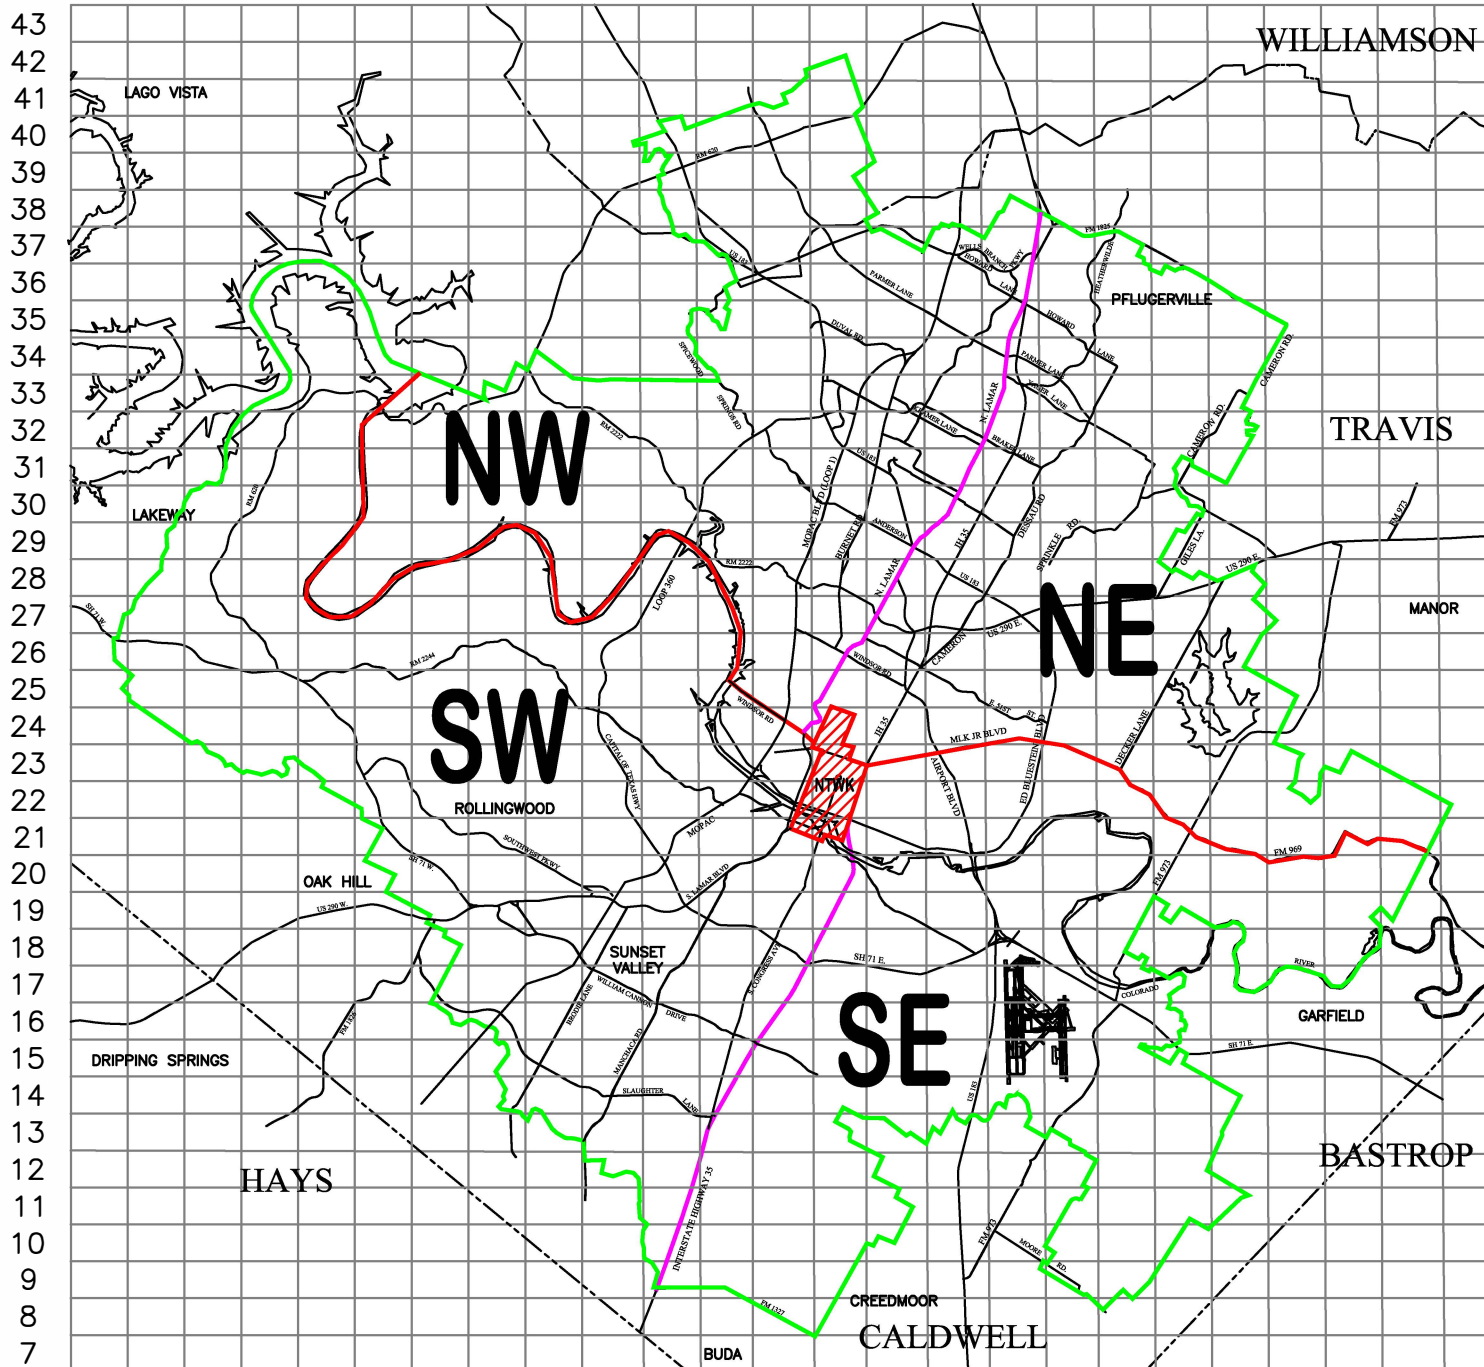

WV WW WX WY WZ MA MB MC MD ME MF MG MH MJ MK ML MM MN MP MQ MR MS MT MU MV

AE DISTRIBUTION DESIGN AREA	NUMBER
NORTH	505-7181
SOUTH	505-7682
NETWORK	505-7682
SERVICE SPOT & CONDUIT aeelectricspots@austinenergy.com	
AE WORK MANAGEMENT	
SOUTH	stelmowm@austinenergy.com
NORTH	kramerwm@austinenergy.com

VERSION DATE: 7/27/23

Detail for the network area can be found in the Austin Energy Design Criteria manual.