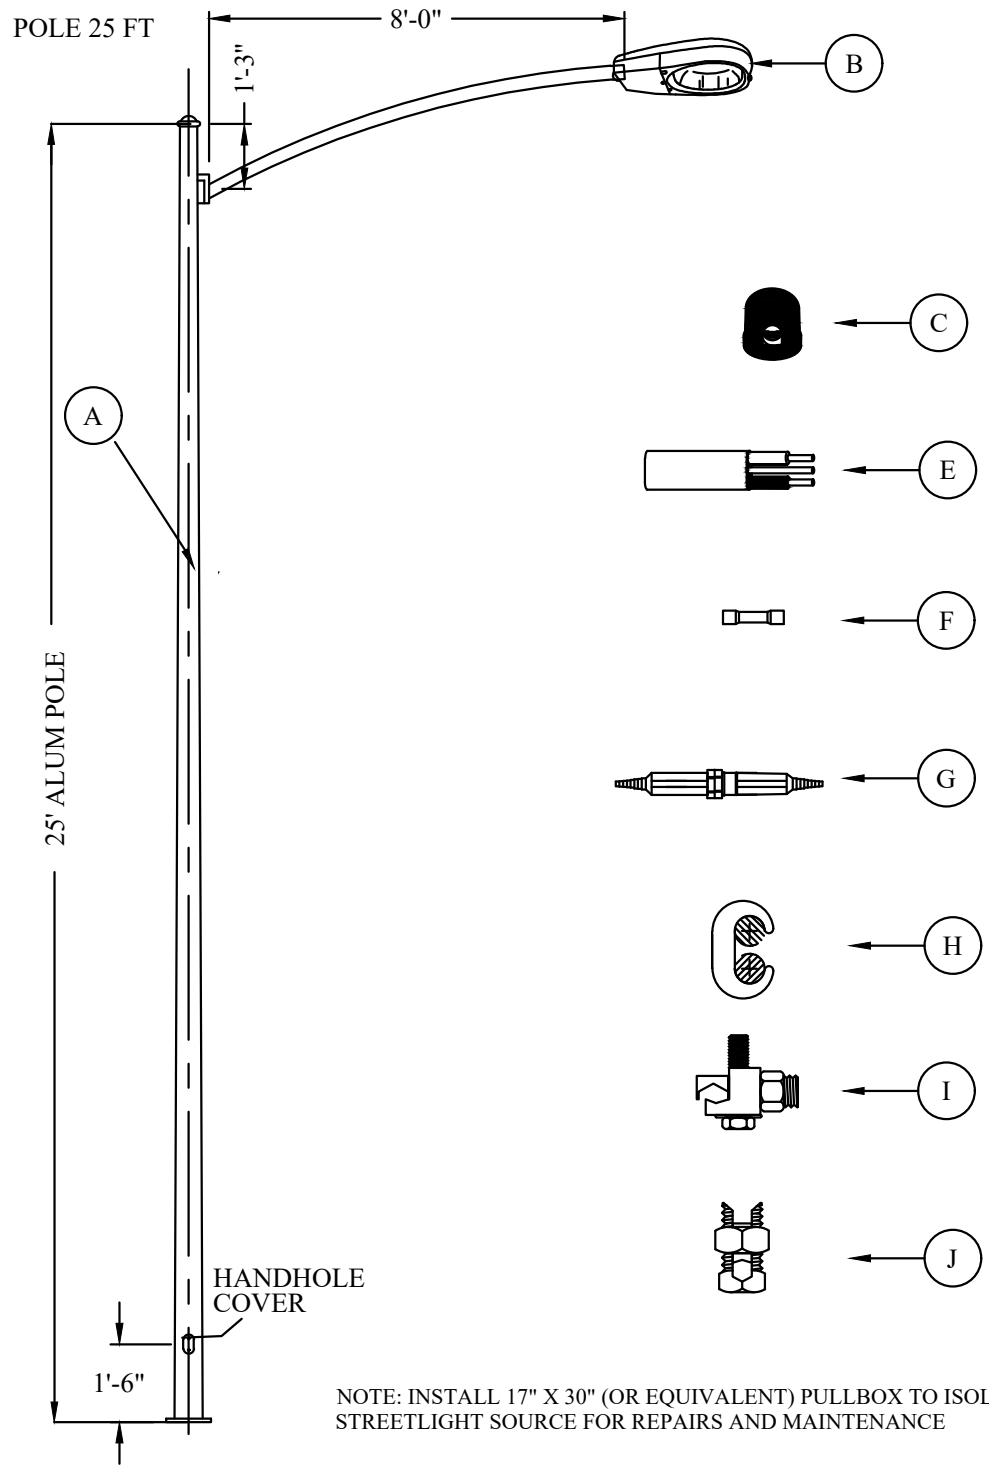

1941

STANDARD UNDERGROUND STREETLIGHTS

CONTAINS

- 1941-01 ALUM POLE 25 FT W/ SGL 8' ARM 100W EQUIV. ASSEMBLY**
- 1941-02 ALUM POLE 30FT W/SGL 8' ARM 250W EQUIV. ASSEMBLY**
- 1941-03 ALUM POLE 35FT W/SGL ARM 250W & 400W EQUIV. ASSEMBLY**
- 1941-09 ALUM POLE 45FT W/SGL ARM 250W & 400W EQUIV. ASSEMBLY**
- 1941-15 ALUM POLE 30FT W/DBL 8' ARM 250W EQUIV. ASSEMBLY**
- 1941-16 ALUM POLE 35FT W/DBL ARM 250W & 400W EQUIV. ASSEMBLY**
- 1941-22 ALUM POLE 45FT W/DBL ARM 250W & 400W ASSEMBLY**

REV_DATE:
04/01/26

NOTE: INSTALL 17" X 30" (OR EQUIVALENT) PULLBOX TO ISOLATE STREETLIGHT SOURCE FOR REPAIRS AND MAINTENANCE

MU-REF	MU-ID	MU-DESCRIPTION
19410101	PA25/1-8ARM100WLED MV GRAY C	POLE ALUM 25' 1- 8' ARM 100W LED MV GRAY C
19410102	PA25/1-8ARM100WLED MV BLK C	POLE ALUM 25' 1- 8' ARM 100W LED MV BLK C
19410103	PA25/1-8ARM100WLED MV BRN	POLE ALUM 25' 1- 8' ARM 100W LED MV BRN C
19410104	PA25/1-8ARM100WLED MV GRN	POLE ALUM 25' 1- 8' ARM 100W LED MV GRN C
19410105	PA25/1-8ARM250WLED MV GRAY	POLE ALUM 25' 1- 8' ARM 250W LED MV GRAY C