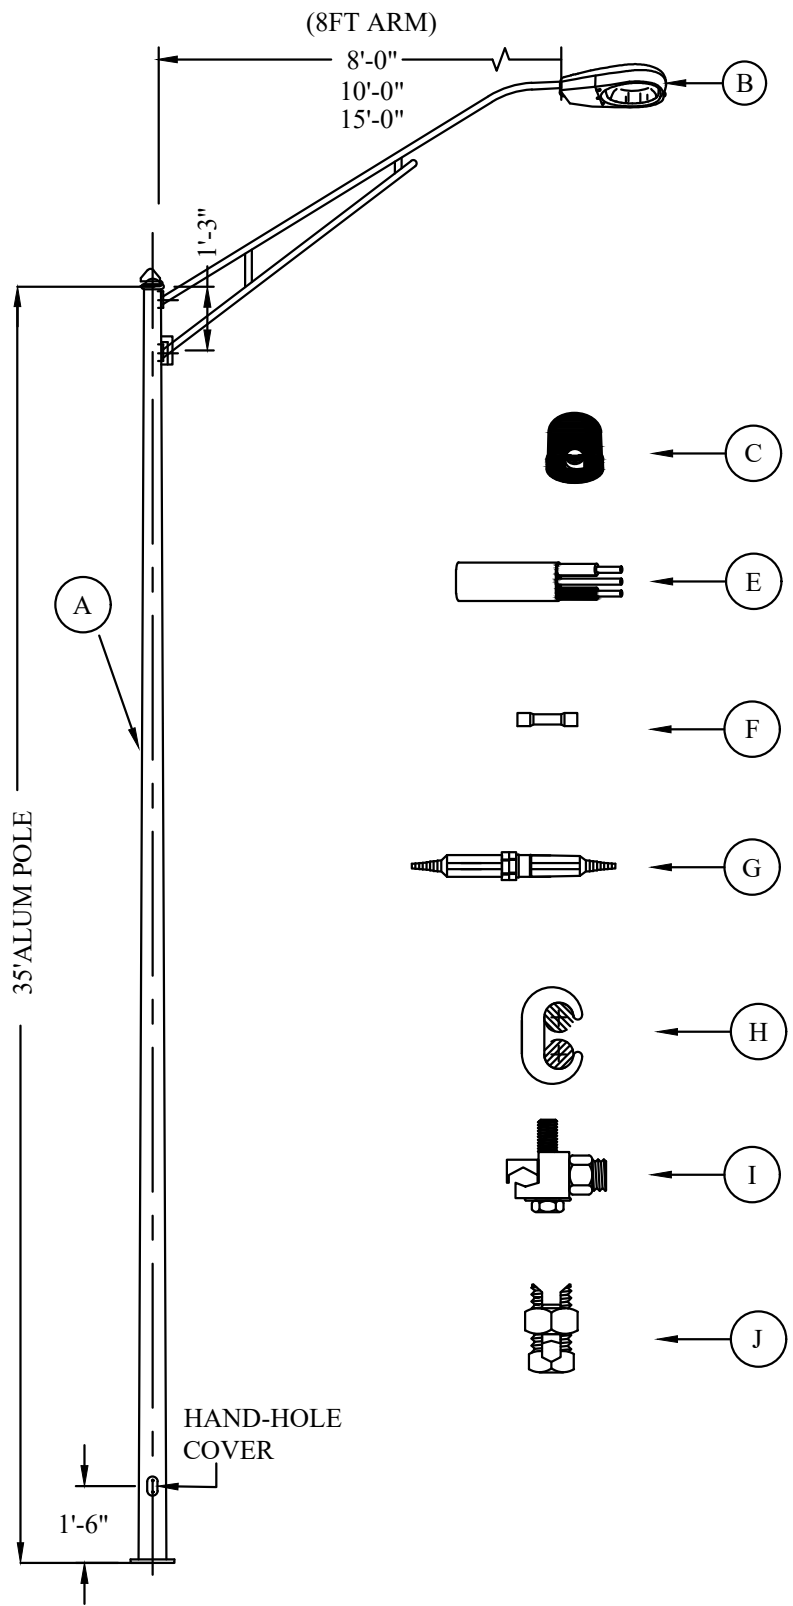

REV_DATE:
04/01/26

NOTE: INSTALL 17" X 30" (OR EQUIVALENT) PULLBOX TO ISOLATE STREETLIGHT SOURCE FOR REPAIRS AND MAINTENANCE