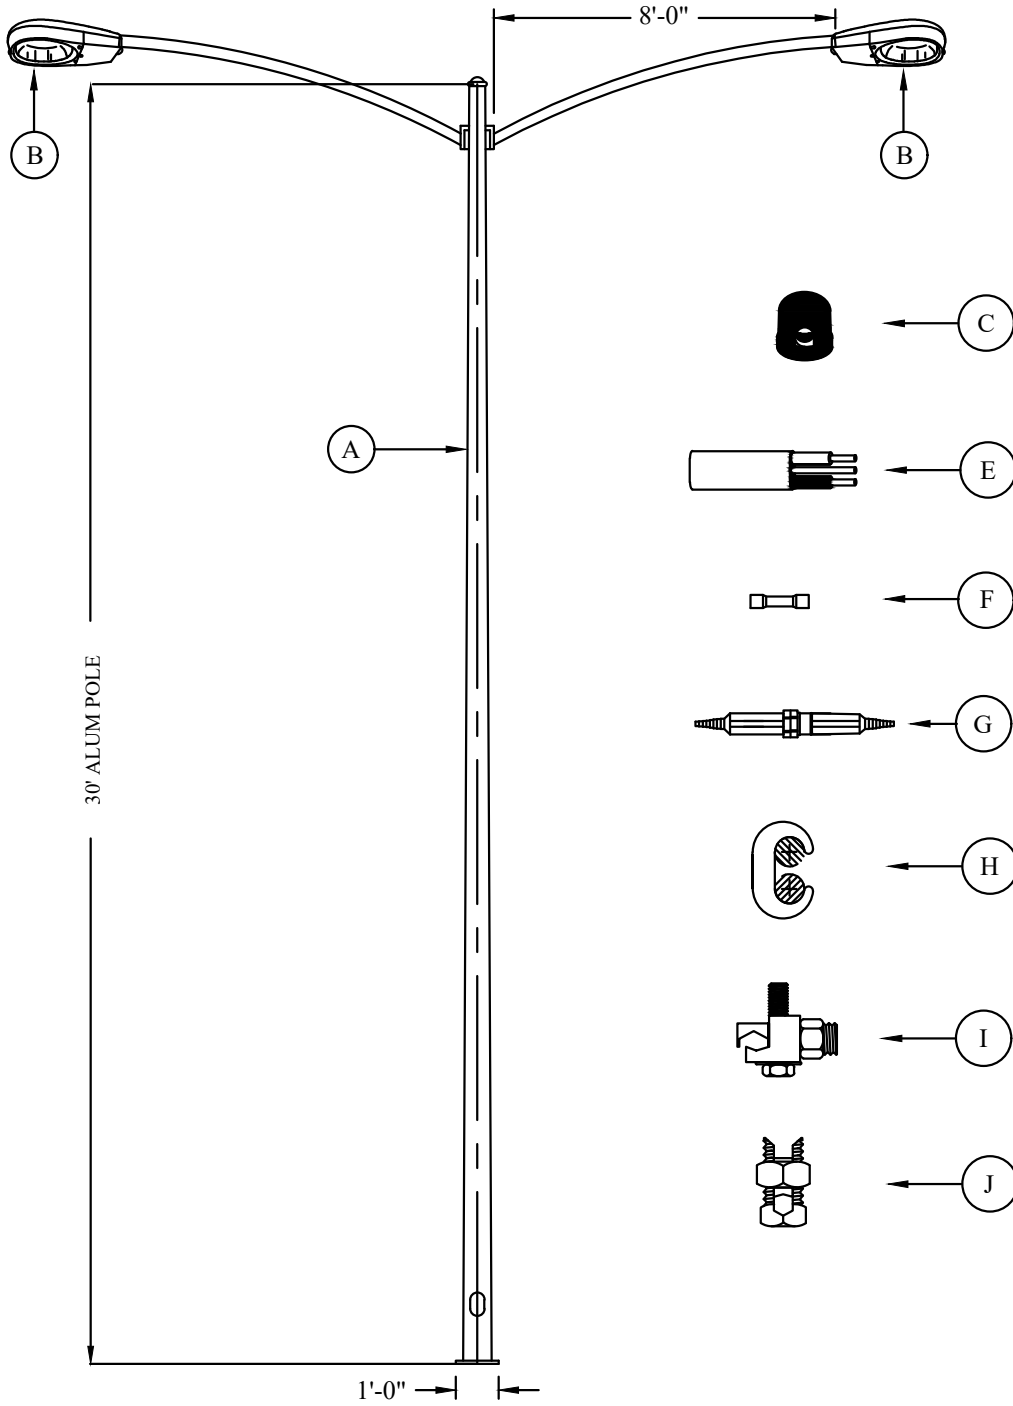

REV_DATE:
04/01/26

NOTE: INSTALL 17" X 30" (OR EQUIVALENT) PULLBOX TO ISOLATE STREETLIGHT SOURCE FOR REPAIRS AND MAINTENANCE

MU-REF	MU-ID	MU-DESCRIPTION
19411501	PA30/2-8ARM250WLEDMVGRAYC	POLE ALUM 30' 2- 8'ARM 250W LED MV GRAY C
19411502	PA30/2-8ARM250WLEDMVBLKC	POLE ALUM 30' 2- 8'ARM 250W LED MV BLK C
19411503	PA30/2-8ARM250WLEDMVBRNC	POLE ALUM 30' 2- 8'ARM 250W LED MV BRN C
19411504	PA30/2-8ARM250LEDMVGRNC	POLE ALUM 30' 2- 8'ARM 250W LED MV GRN C