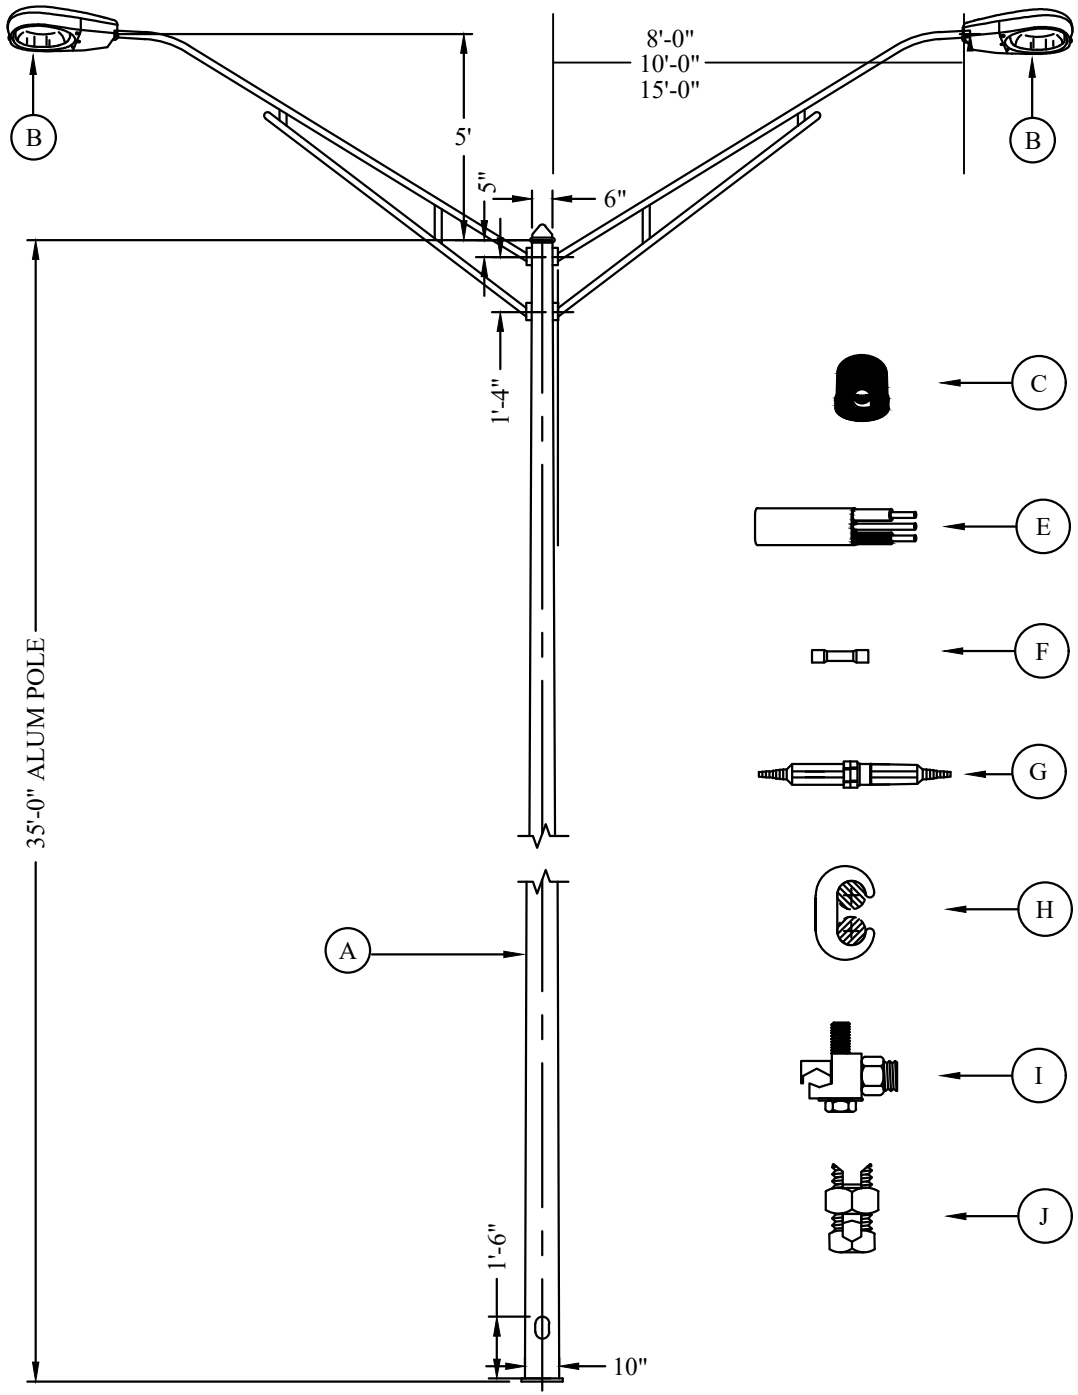

REV_DATE:
04/01/26

NOTE: INSTALL 17" X 30" (OR EQUIVALENT) PULLBOX TO ISOLATE STREETLIGHT SOURCE FOR REPAIRS AND MAINTENANCE