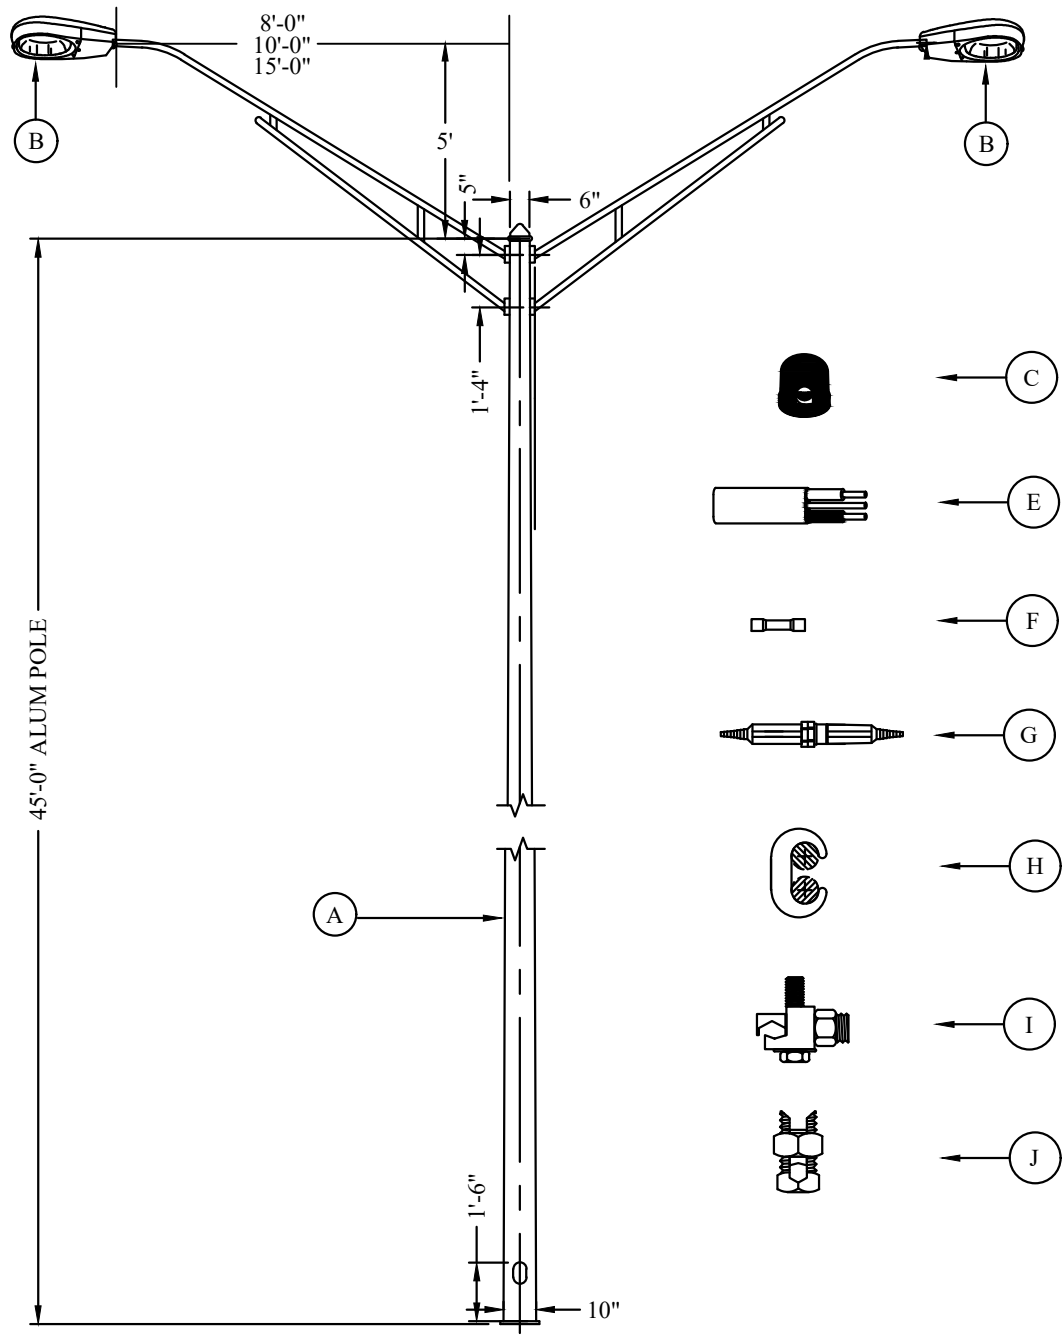

REV_DATE:

04/01/26

NOTE: INSTALL 17" X 30" (OR EQUIVALENT) PULLBOX TO ISOLATE STREETLIGHT SOURCE FOR REPAIRS AND MAINTENANCE