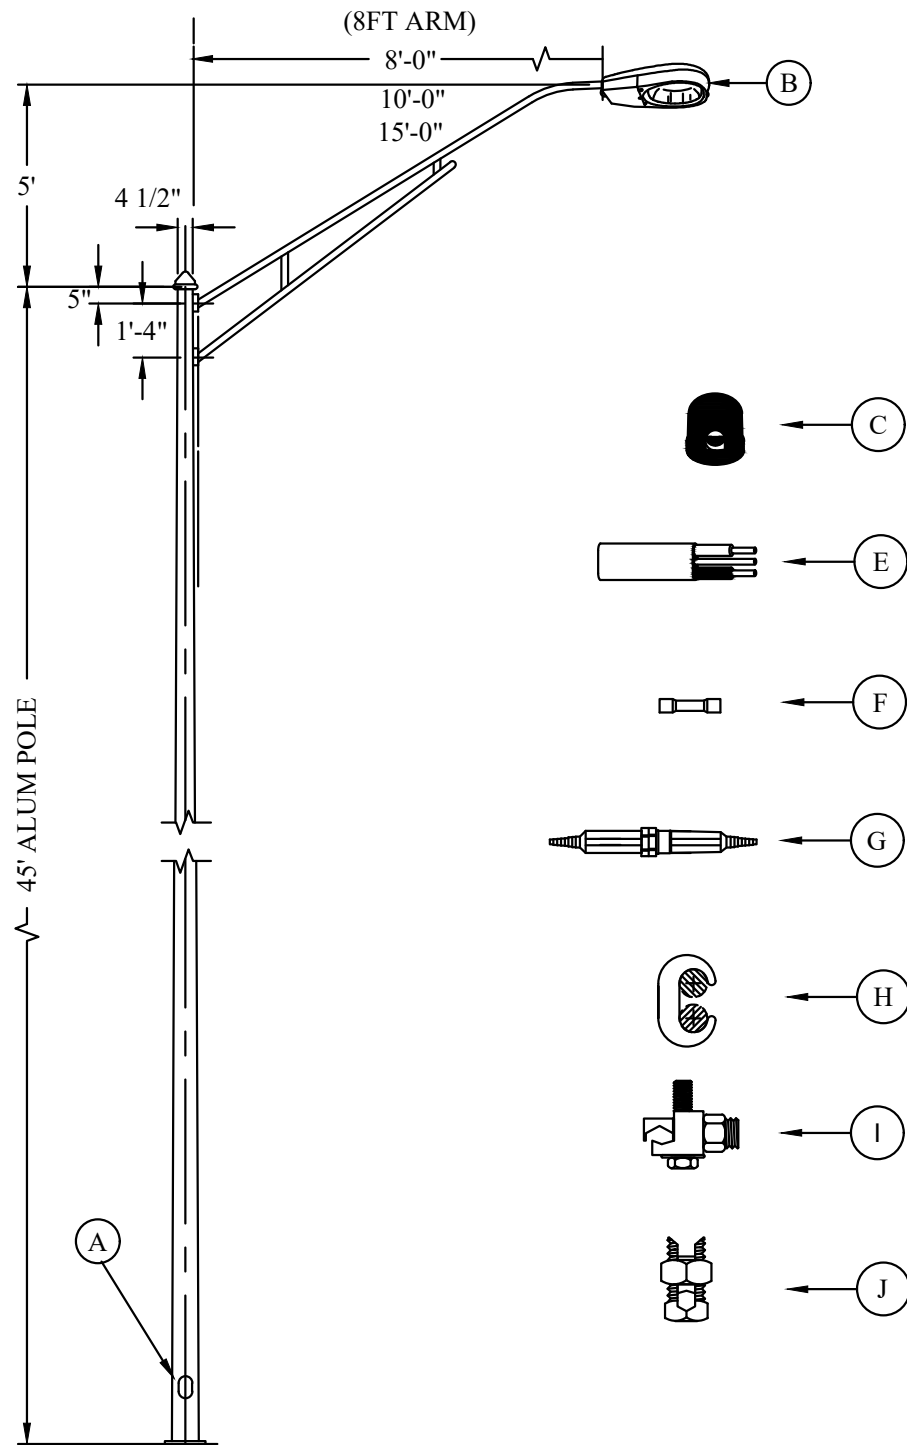

NOTE: INSTALL 17" X 30" (OR EQUIVALENT) PULLBOX TO ISOLATE STREETLIGHT SOURCE FOR REPAIRS AND MAINTENANCE