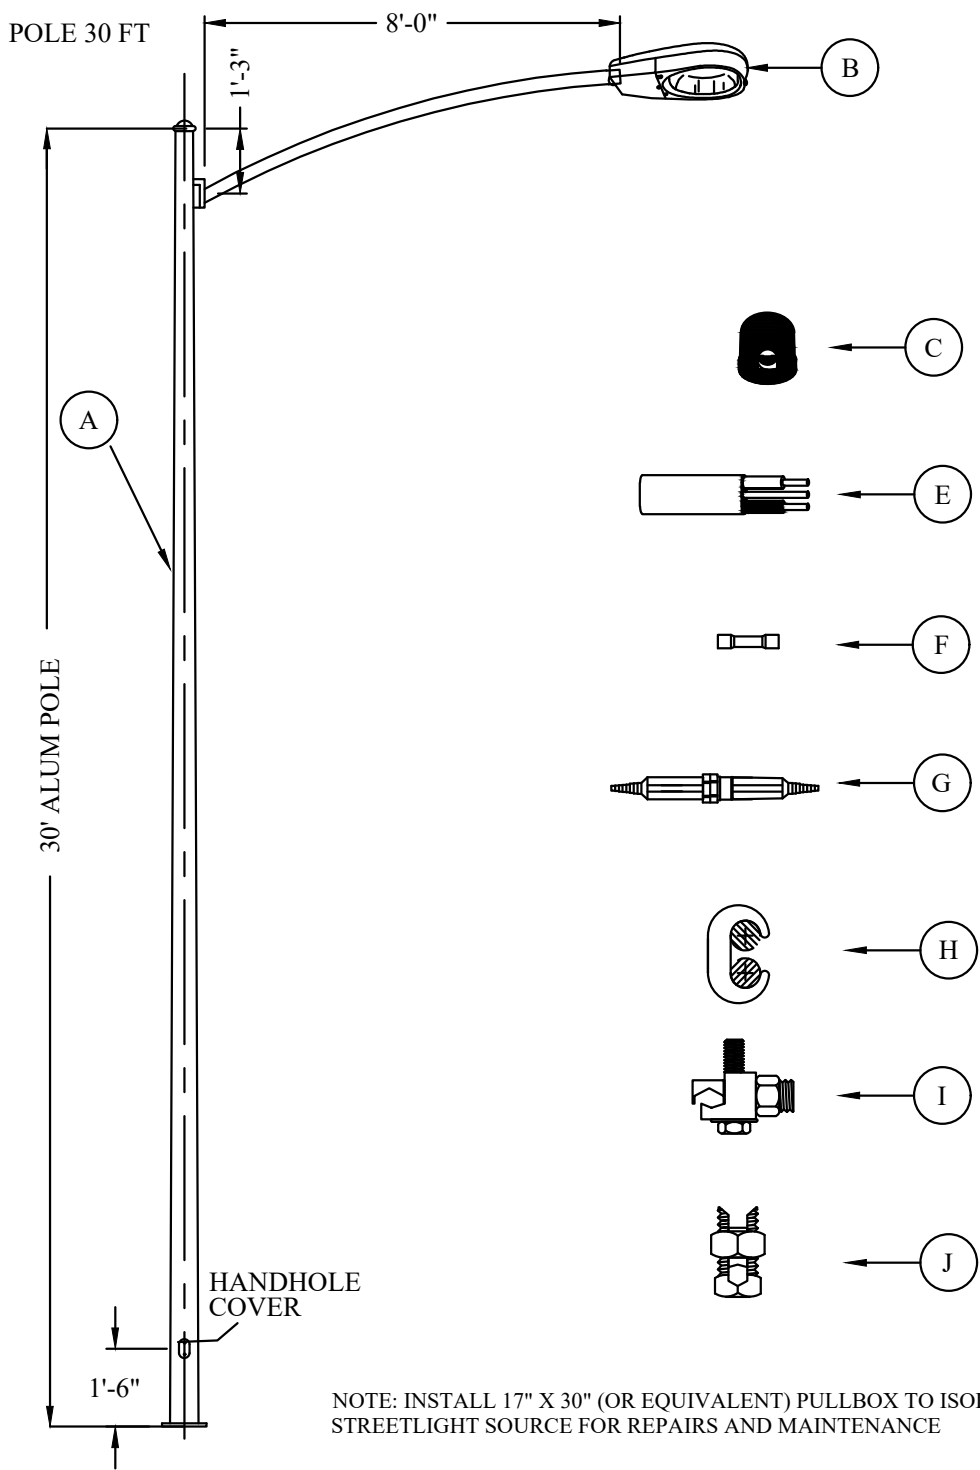

REV_DATE:
04/01/26

MU-REF	MU-ID	MU-DESCRIPTION
19410201	PA30/1-8ARM250WLEDMVGRAYC	POLE ALUM 30' 1- 8' ARM 250W LED MVGRAY C
19410202	PA30/1-8ARM250WLEDMVBLKC	POLE ALUM 30' 1- 8' ARM 250W LED MV BLK C
19410203	PA30/1-8ARM250WLEDBRNC	POLE ALUM 30' 1- 8' ARM 250W LED MV BRN C
19410204	PA30/1-8ARM250WLEDMVGRNC	POLE ALUM 30' 1- 8' ARM 250W LED MV GRN C