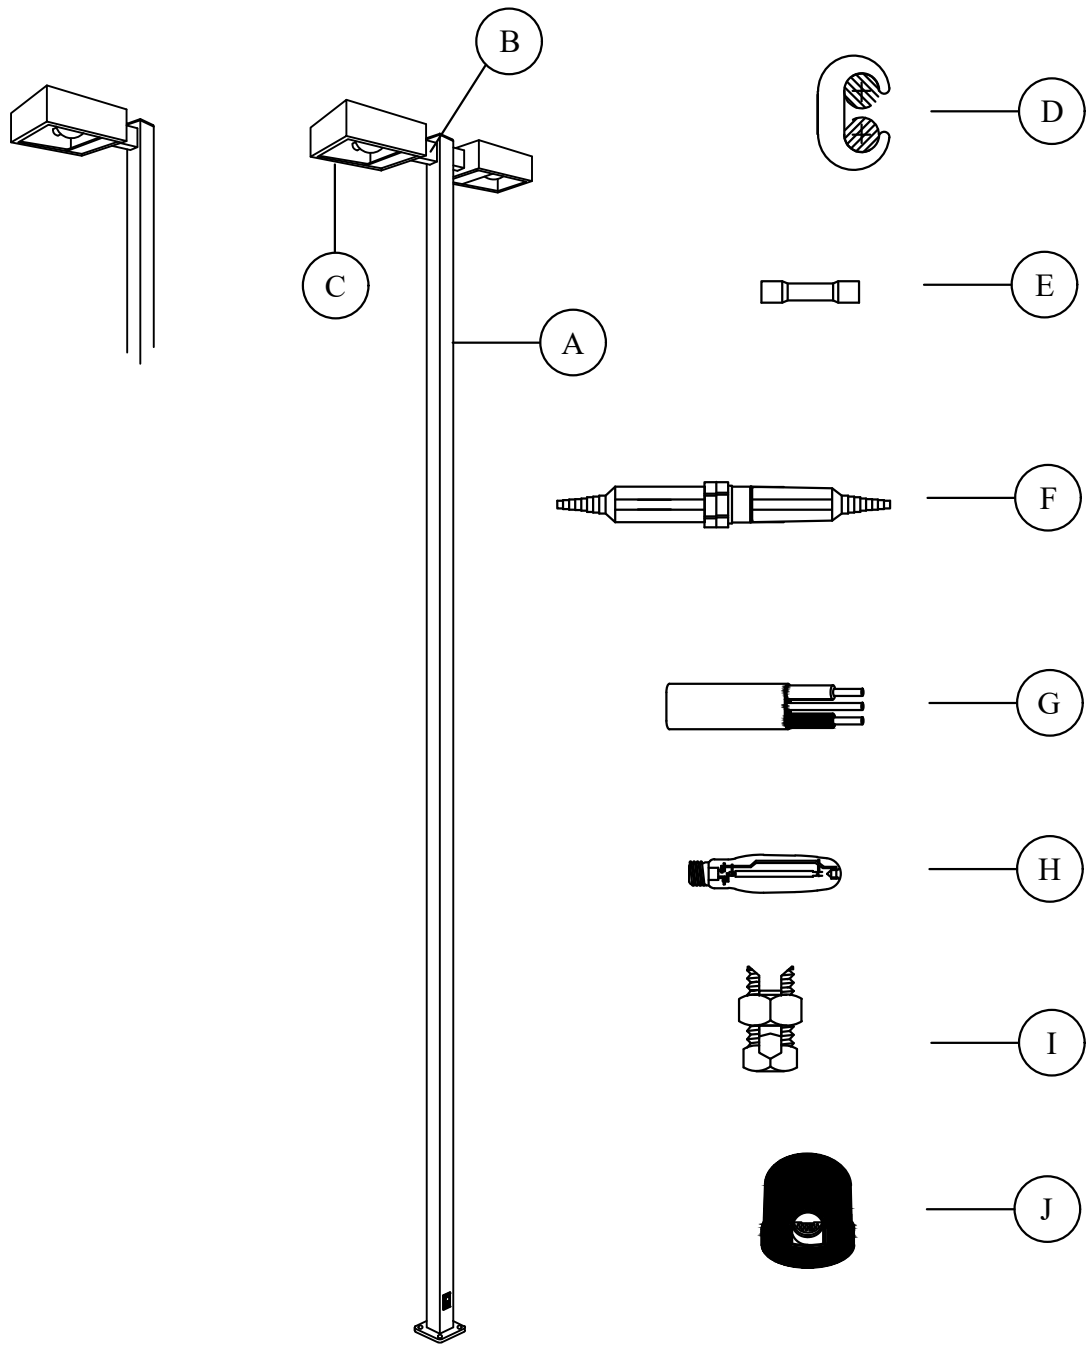

REV_DATE:

04/01/26

MU-REF	MU-ID	MU-DESCRIPTION
19201601	SHBX1-6IN30FT250WLED MVBLK	SHOE BX 1 6IN ARM 30FT 250W LED MV BLK
19201602	SHBX1-6IN30FT250WLED MVBRN	SHOE BX 1 6IN ARM 30FT 250W LED MV BRN
19201611	SHBX2-6IN30FT250WLED MVBLK	SHOE BX 2 6IN ARM 30FT 250W LED MV BLK
19201612	SHBX2-6IN30FT250WLED MVBRN	SHOE BX 2 6IN ARM 30FT 250W LED MV BRN