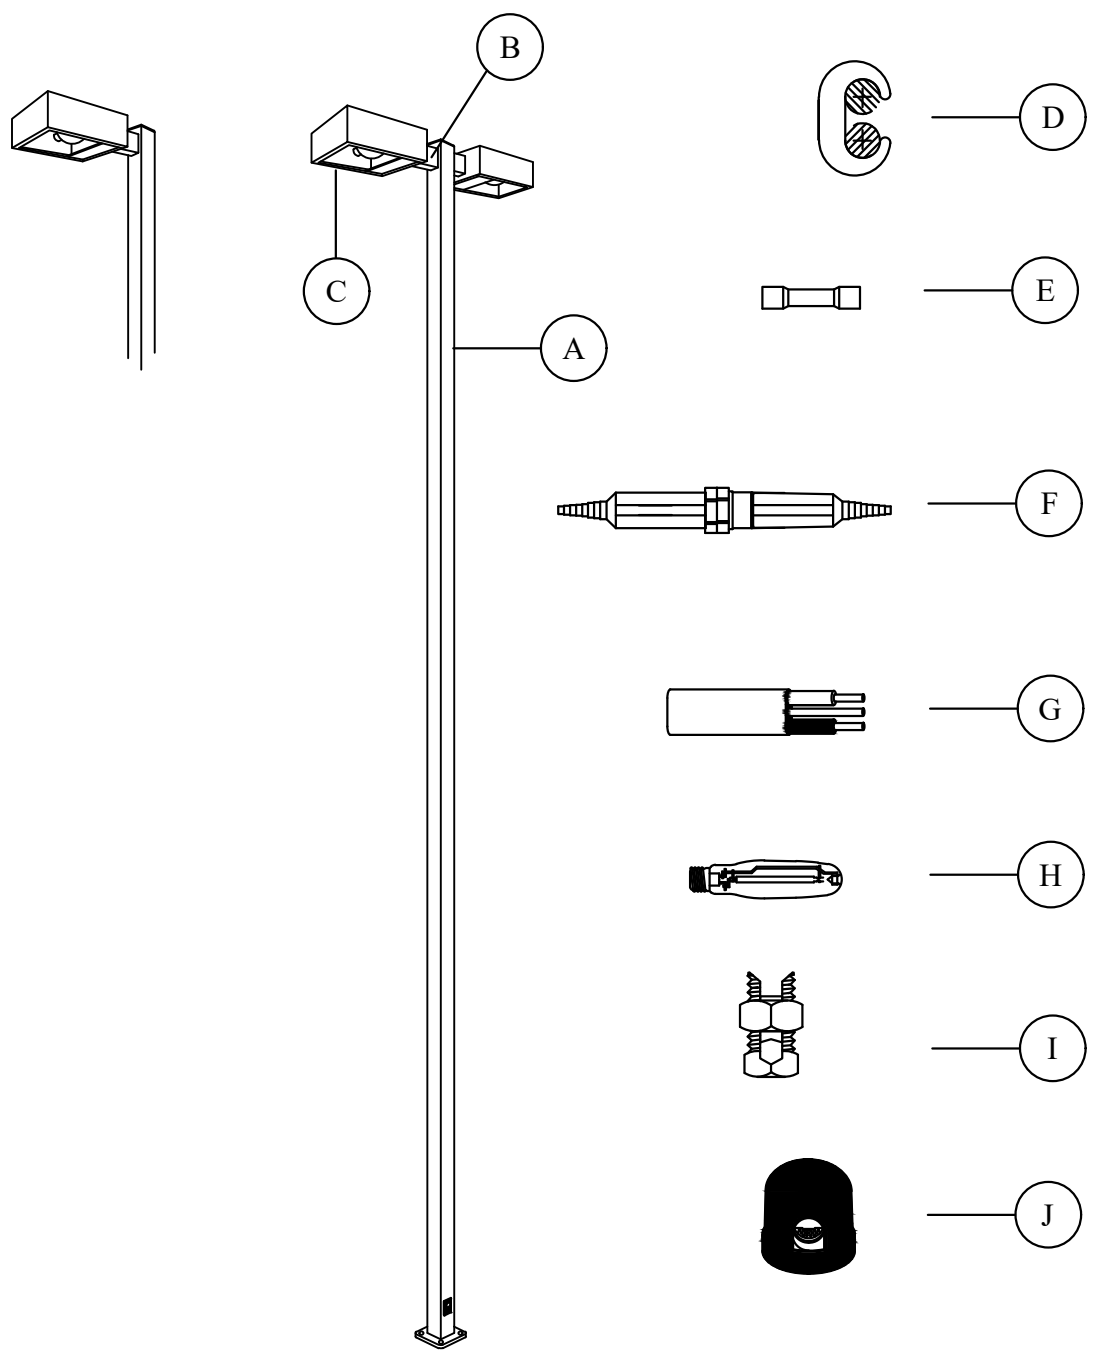

REV_DATE:

04/01/26

MU-REF	MU-ID	MU-DESCRIPTION
19201801	SHBX1-6IN45FT400WLEDMVBLK	SHOE BX 1 6IN ARM 45FT 400W LED MV BLK
19201802	SHBX1-6IN45FT400WLEDMVBRN	SHOE BX 1 6IN ARM 45FT 400W LED MV BRN
19201811	SHBX2-6IN45FT400WLEDMVBLK	SHOE BX 2 6IN ARM 45FT 400W LED MV BLK
19201812	SHBX2-6IN45FT400WLEDMVBRN	SHOE BX 2 6IN ARM 45FT 400W LED MV BRN