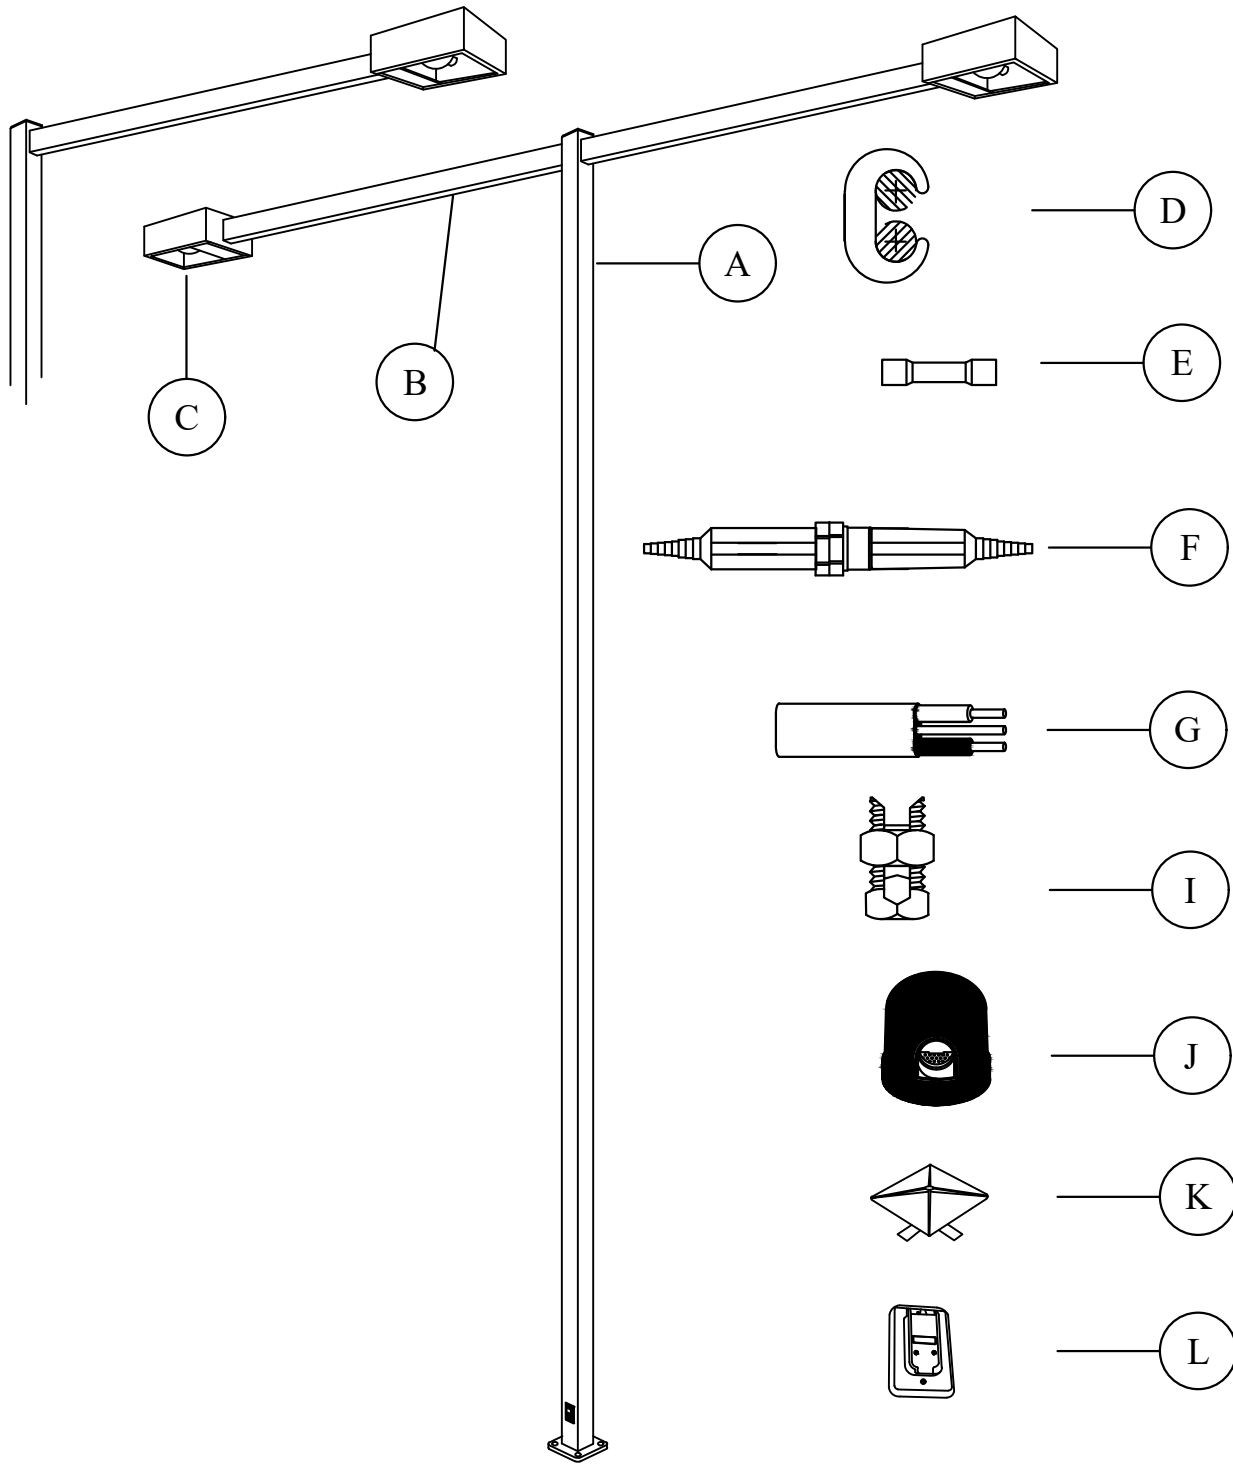

REV_DATE:
04/01/26

45 FOOT POLE BASE
PLATE DETAIL

- NOTES:**
1. BOTTOM OF POLE SHALL WELDED TO THE BOTTOM PLATE WITH A CONTINUOUS WELD.
 2. BOTTOM PLATE SHALL HAVE 4 SLOTS 1-3/8 INCH WIDE FOR A 1-1/4 INCH BOLT.
 3. SLOTS ON BOTTOM PLATE SHALL BE ON A 15 INCH BOLT HOLE CIRCLE TO THE CENTER OF THE SLOTS.
- 15"Ø BOLT CIRCLE WITH 1-3/8" WIDE SLOTS

25 FOOT AND 30 FOOT
BASE PLATE DETAIL

- NOTES:**
1. BOTTOM OF POLE SHALL WELDED TO THE BOTTOM PLATE WITH A CONTINUOUS WELD.
 2. BOTTOM PLATE SHALL HAVE 4 SLOTS 1-1/8 INCH WIDE FOR A 1 INCH BOLT.
 3. SLOTS ON BOTTOM PLATE SHALL BE ON A 11 INCH BOLT HOLE CIRCLE TO THE CENTER OF THE SLOTS.
- 11"Ø BOLT CIRCLE WITH 1-1/8" WIDE SLOTS

REV_DATE:

04/01/26

MU-REF	MU-ID	MU-DESCRIPTION
19201801	SHBX1-6IN45FT400WLEDMVBLK	SHOE BX 1 6IN ARM 45FT 400W LED MV BLK
19201802	SHBX1-6IN45FT400WLEDMVBRN	SHOE BX 1 6IN ARM 45FT 400W LED MV BRN
19201811	SHBX2-6IN45FT400WLEDMVBLK	SHOE BX 2 6IN ARM 45FT 400W LED MV BLK
19201812	SHBX2-6IN45FT400WLEDMVBRN	SHOE BX 2 6IN ARM 45FT 400W LED MV BRN

REV_DATE:

04/01/26

MU-REF	MU-ID	MU-DESCRIPTION
19202001	SHBX1-6FT25FT100WLEDVBLK	SHOE BOX 1- 6FT ARM 25FT 100W LED MV BLK
19202002	SHBX1-6FT25FT100WLEDVBRN	SHOE BOX 1- 6FT ARM 25FT 100W LED MV BRN
19202011	SHBX2-6FT25FT100WLEDVBLK	SHOE BOX 2- 6FT ARM 25FT 100W LED MV BLK
19202012	SHBX2-6FT25FT100WLEDVBRN	SHOE BOX 2- 6FT ARM 25FT 100W LED MV BRN