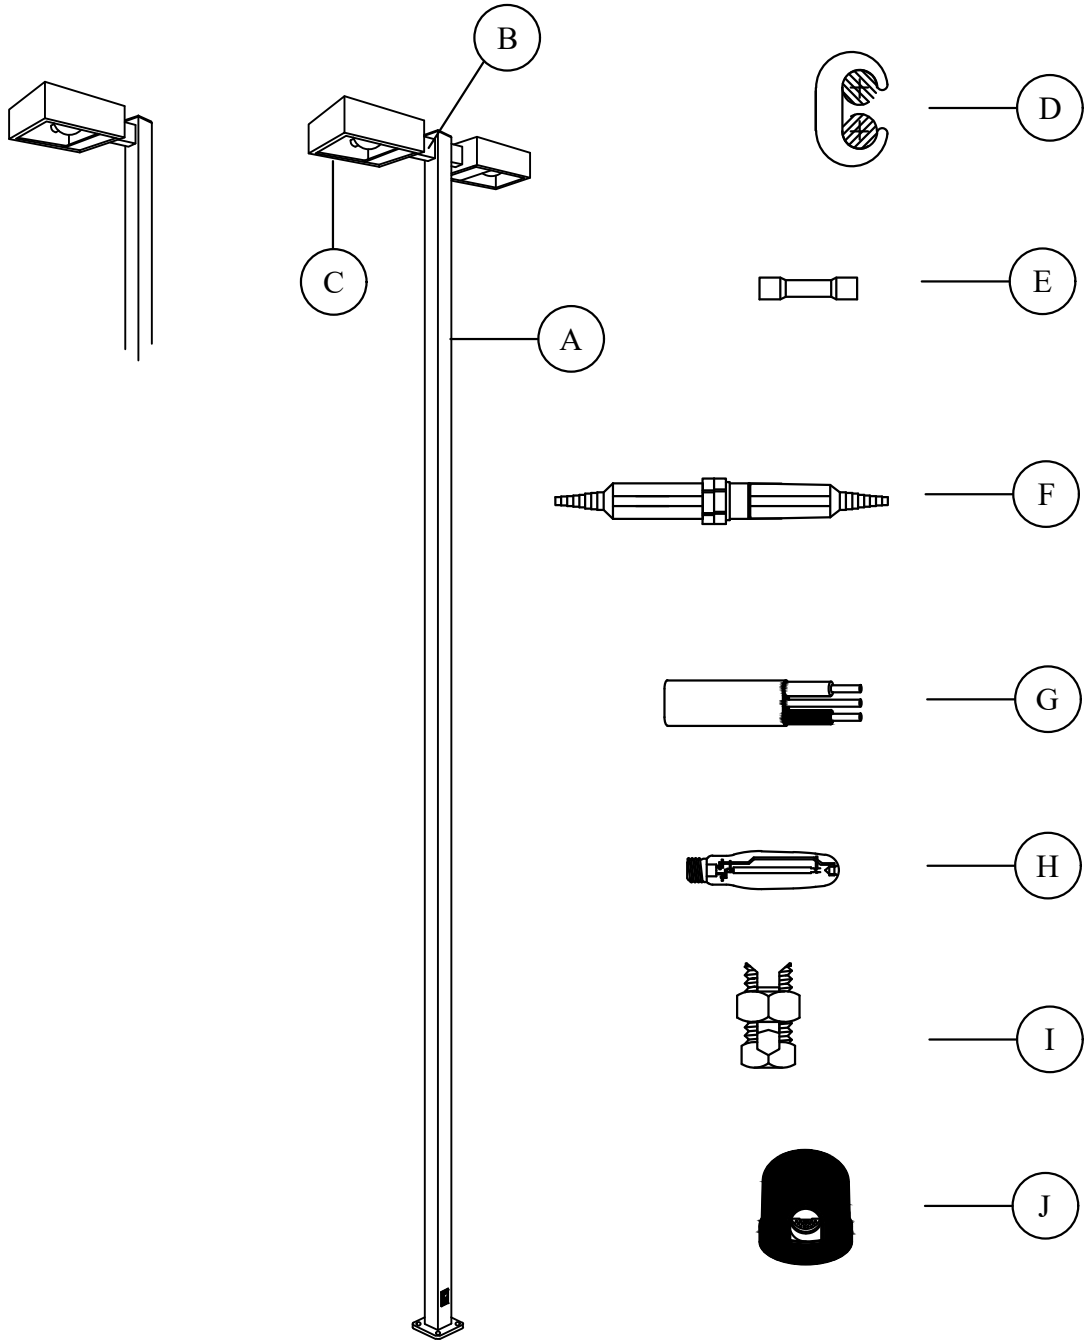

REV_DATE:

04/01/26

MU-REF	MU-ID	MU-DESCRIPTION
19201401	SHBX1-6IN25FT100LED MVBLK	SHOE BOX 1- 6IN ARM 25FT 100W LED MV BLK
19201402	SHBX1-6IN25FT100LED MVBRN	SHOE BOX 1 6IN ARM 25FT 100W LED MV BRN
19201411	SHBX2-6IN25FT100LED MVBLK	SHOE BOX 2- 6IN ARM 25FT 100W LED MV BLK
19201412	SHBX2-6IN25FT100LED MVBRN	SHOE BOX 2- 6IN ARM 25FT 100W LED MV BRN