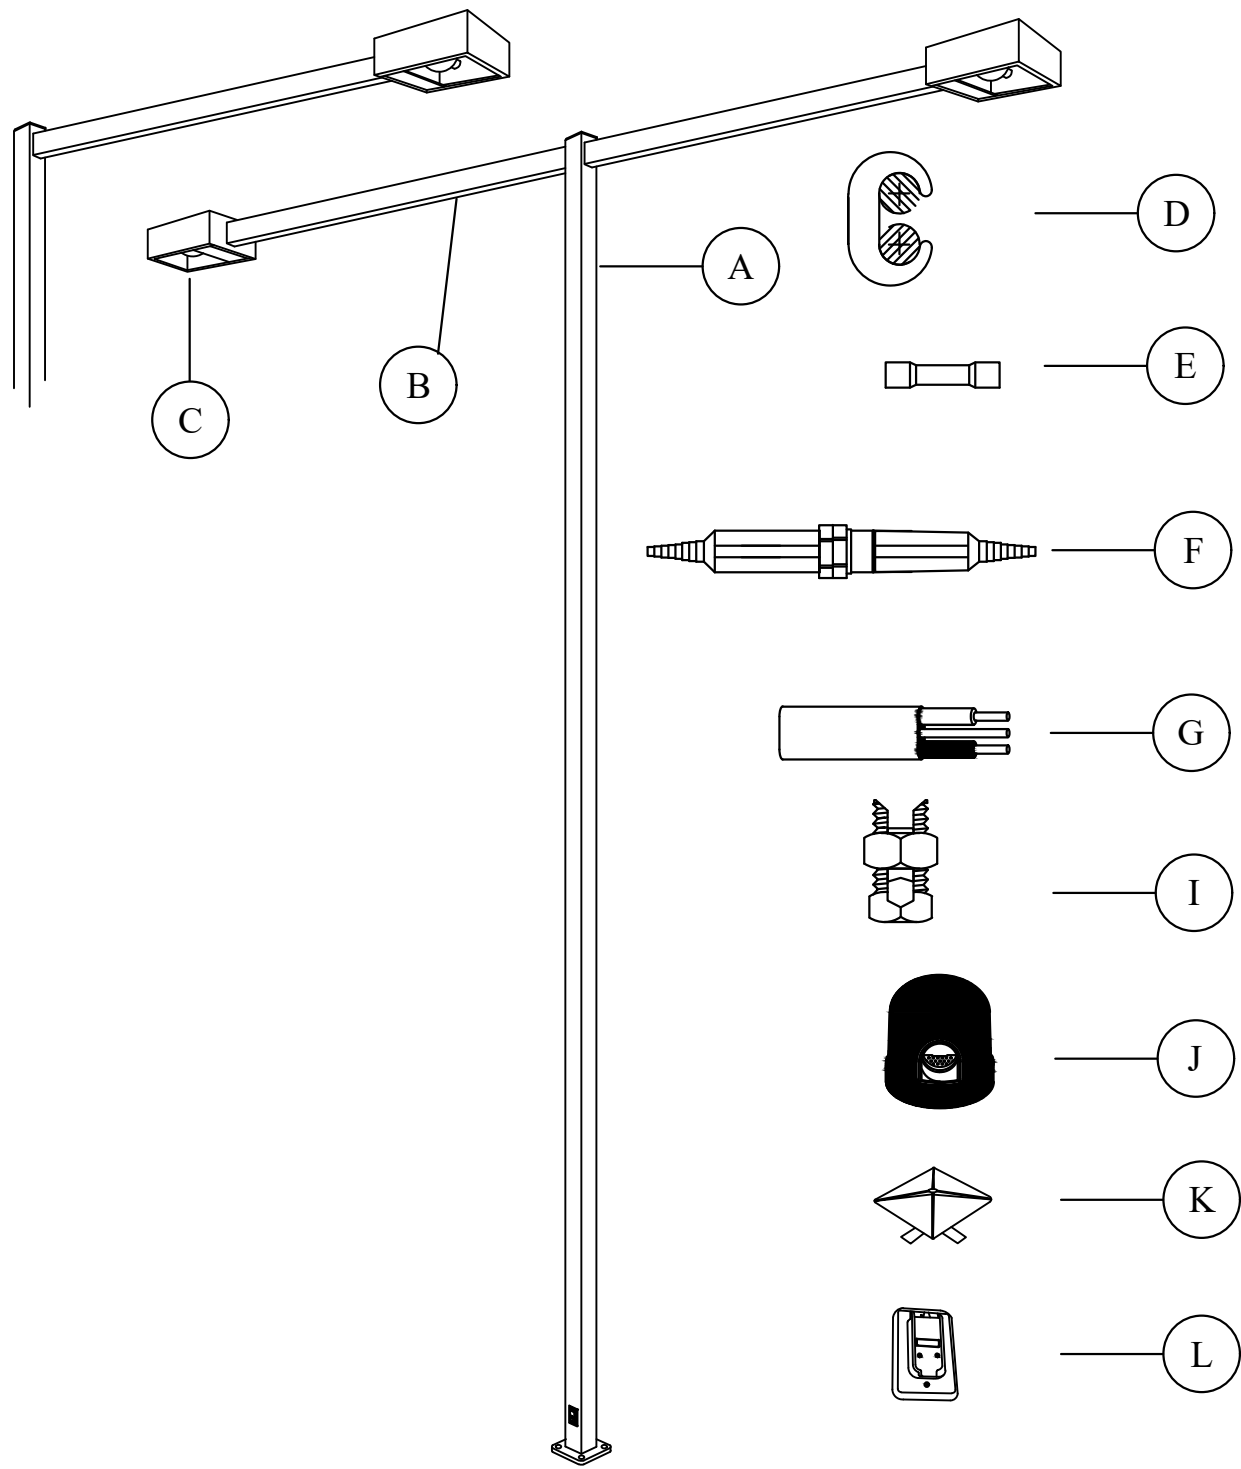

REV_DATE:

04/01/26

MU-REF	MU-ID	MU-DESCRIPTION
19202201	SHBX1-6FT30FT250WLED MVBLK	SHOE BX 1 6FT ARM 30FT 250W LED MV BLK
19202202	SHBX1-6FT30FT250WLED MVBRN	SHOE BX 1 6FT ARM 30FT 250W LED MV BRN
19202211	SHBX2-6FT30FT250WLED MVBLK	SHOE BOX 2 6FT ARM 30FT 250W LED MV BLK
19202212	SHBX2-6FT30FT250WLED MVBRN	SHOE BOX 2 6FT ARM 30FT 250W LED MV BRN