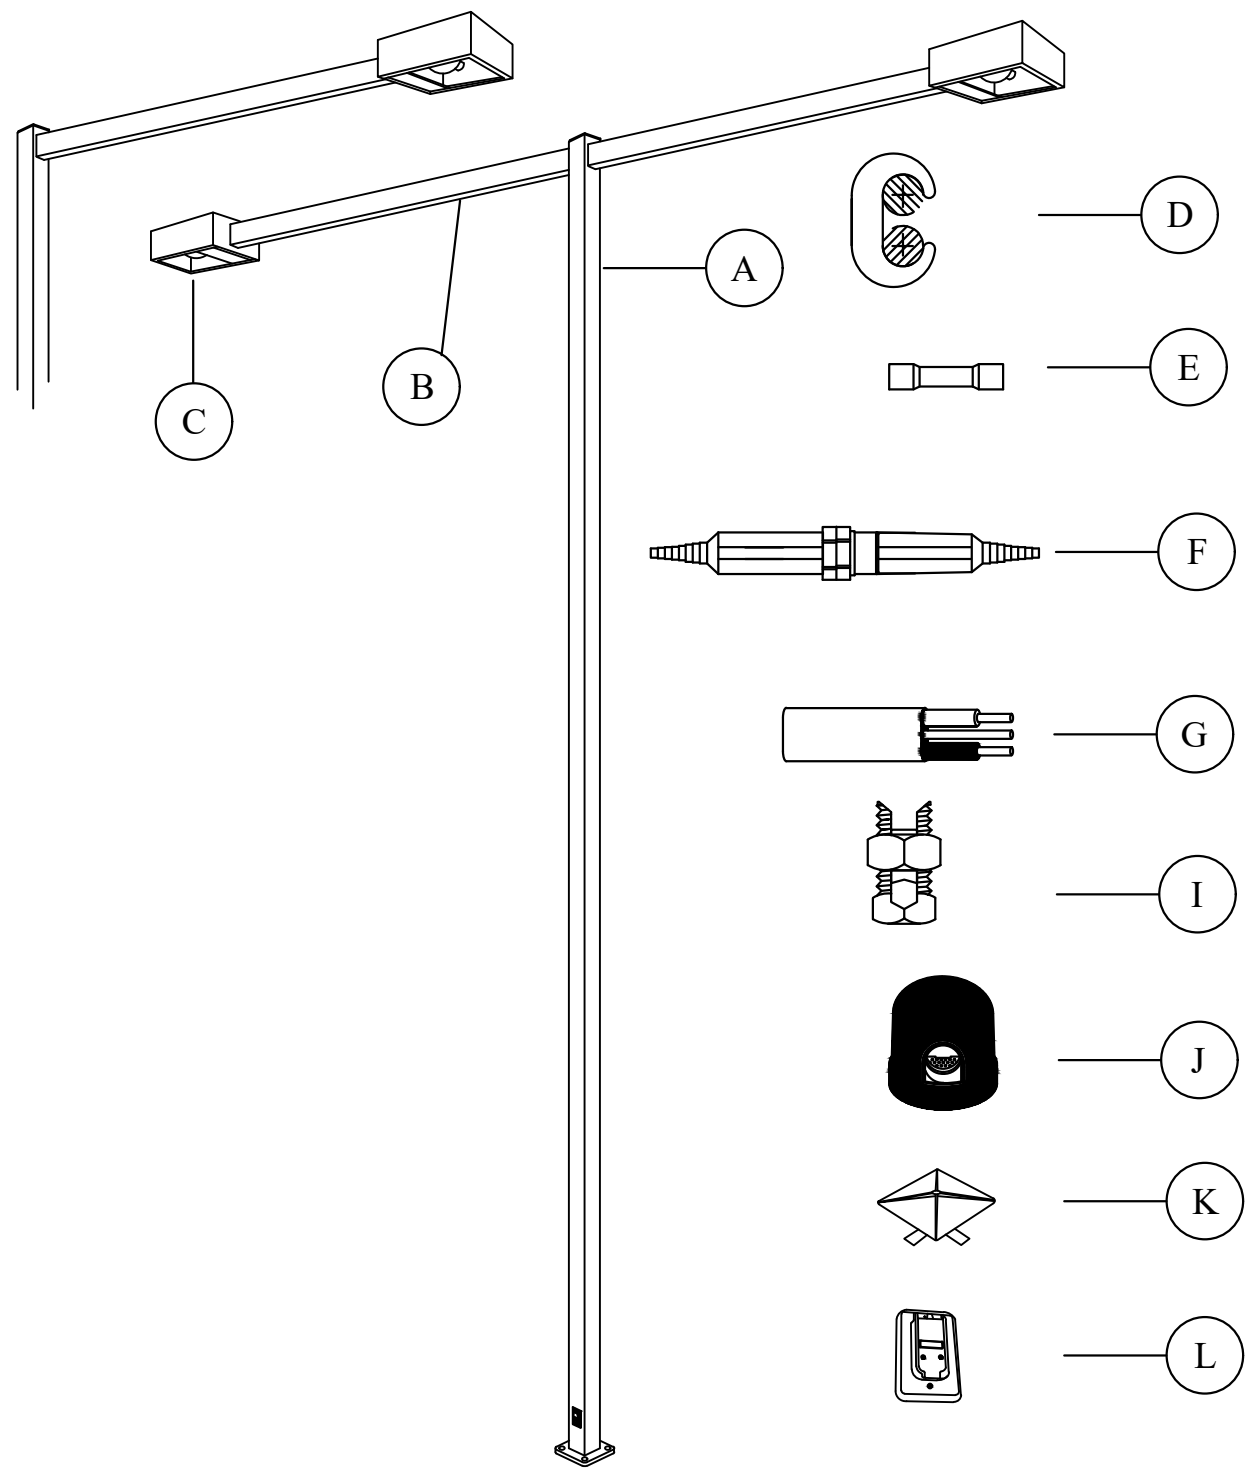

MU-REF	MU-ID	MU-DESCRIPTION
19202401	SHBX1-6FT45FT400WLED MVBLK	SHOE BX 1 6FT ARM 45FT 400W LED MV BLK
19202402	SHBX1-6FT45FT400WLED MVBRN	SHOE BX 1 6FT ARM 45FT 400W LED MV BRN
19202411	SHBX2-6FT45FT400WLED MVBLK	SHOE BX 2 6FT ARM 45FT 400W LED MV BLK
19202412	SHBX2-6FT45FT400WLED MVBRN	SHOE BX 2 6FT ARM 45FT 400W LED MV BRN