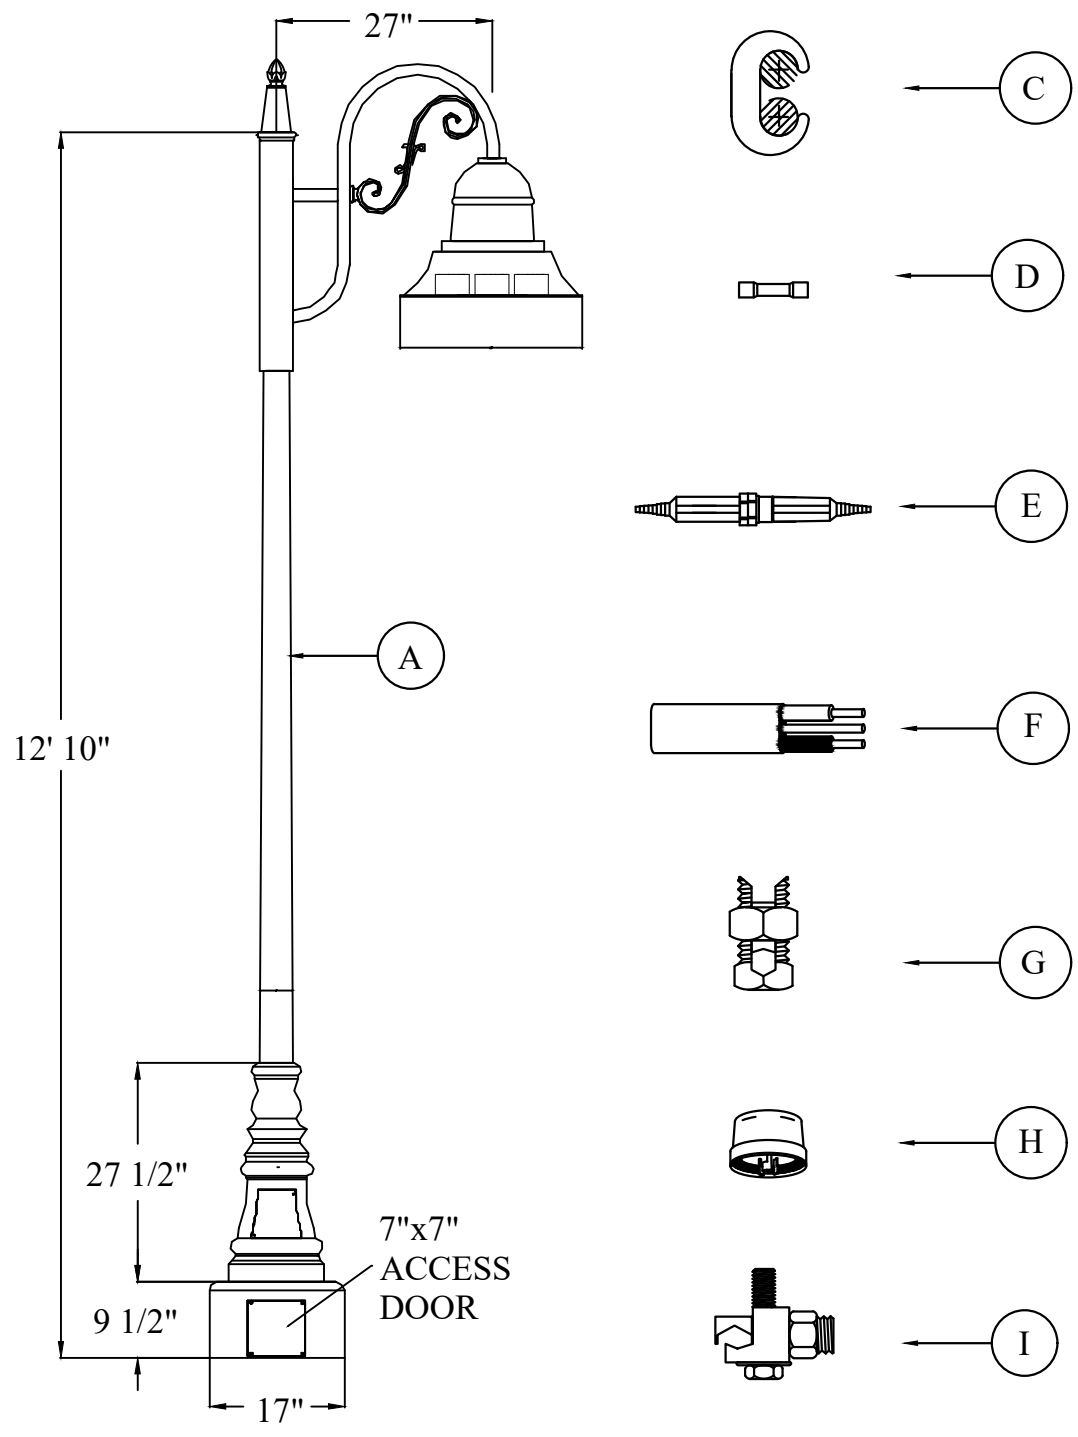

1919

DECORATIVE STREETLIGHT

CONTAINS

ACTIVE

1919-44 PECAN STREET LED ASSEMBLY (UNO AREA ONLY)

1919-45 SUNSET VALLEY LED ASSEMBLY

1919-49 TOWN LAKE LED ASSEMBLY

MAINTENANCE

1919-47 SYMPHONY SQUARE LED ASSEMBLY

MU-REF	MU-ID	MU-DESCRIPTION
19194441	PSGRN100WLED240V	PECAN STREET GRN 100W LED 240V
19194442	PSBLK100WLED240V	PECAN STREET BLK 100W LED 240V

ILLUMINATION
DECORATIVE STREETLIGHT
SUNSET VALLEY LED ASSEMBLY