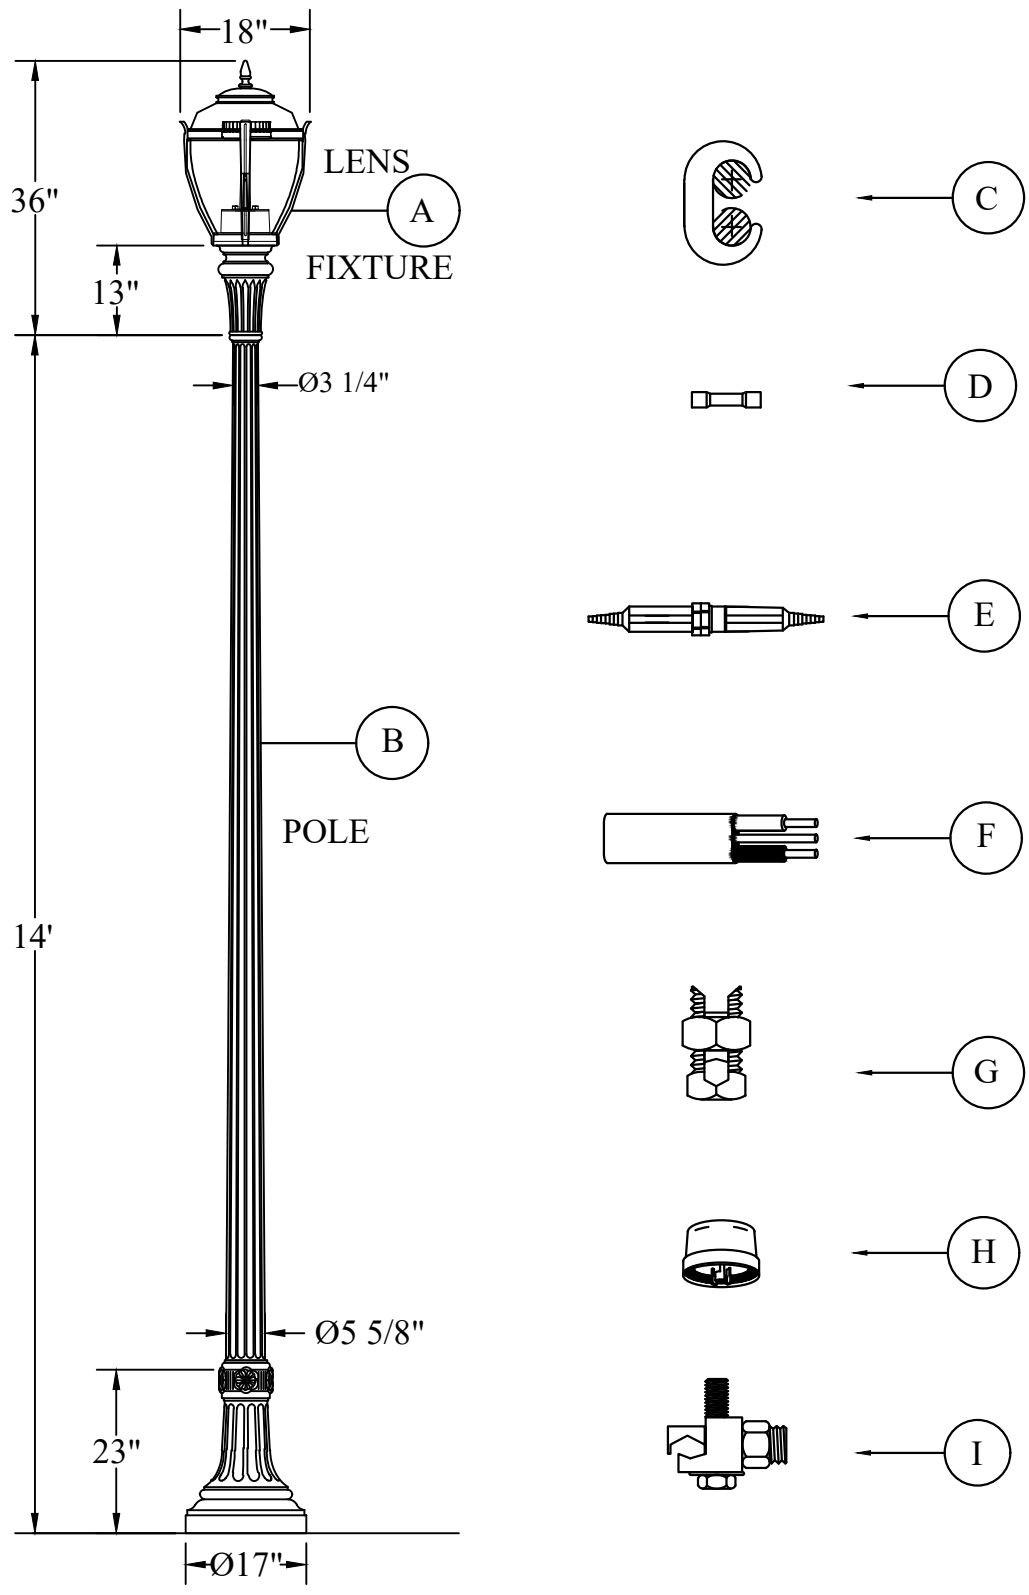

ILLUMINATION
DECORATIVE STREETLIGHT
TOWN LAKE LED ASSEMBLY

REV_DATE:
04/01/26

MU-REF	MU-ID	MU-DESCRIPTION
19194910	DECTLBKLED100W120V	DECORATIVE TOWN LAKE LED BLACK 100W
19194920	DECTLBRNLED100W120V	DECORATIVE TOWN LAKE LED BRONZE 100W
19194930	DECTLGRNLED100W120V	DECORATIVE TOWN LAKE LED GREEN 100W