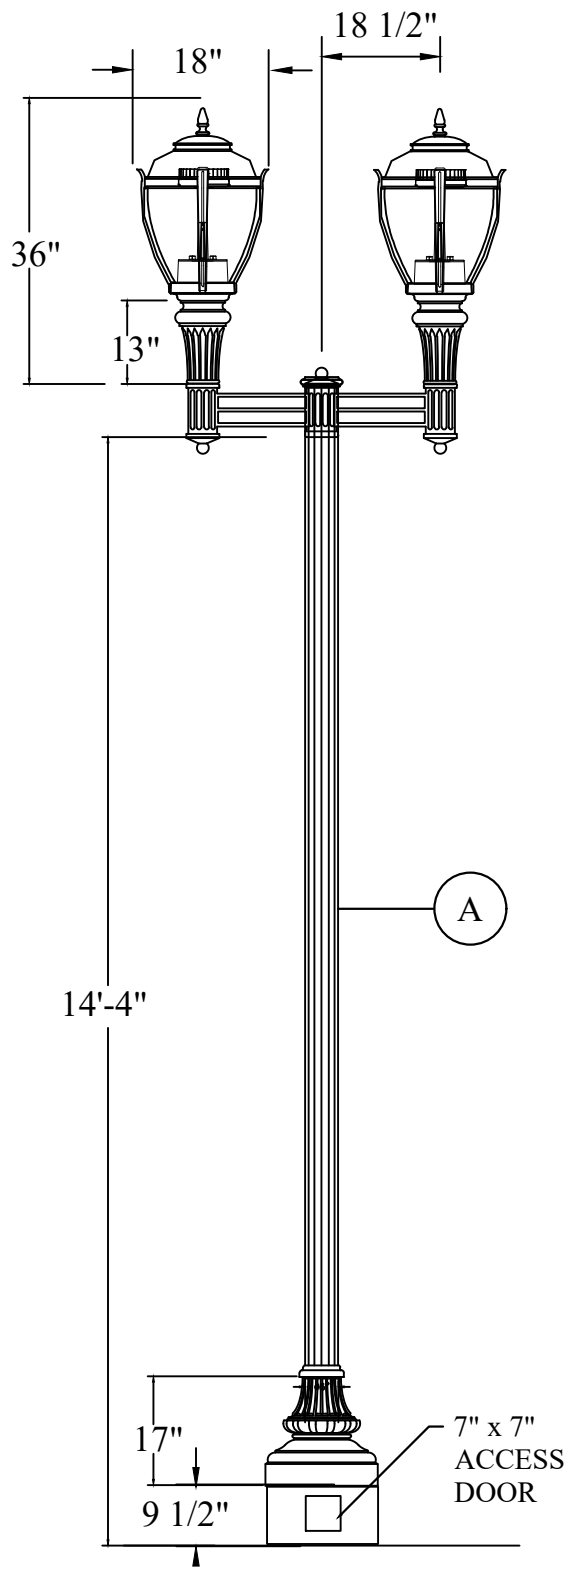

ILLUMINATION
DECORATIVE STREETLIGHT
SYMPHONY SQUARE LED ASSEMBLY

- ← (C)
- ← (D)
- ← (E)
- ← (F)
- ← (G)
- ← (H)
- ← (I)

MU-REF	MU-ID	MU-DESCRIPTION
19194750	SSBRNLED100W	SYMPHONY SQUARE BRN LED 100W