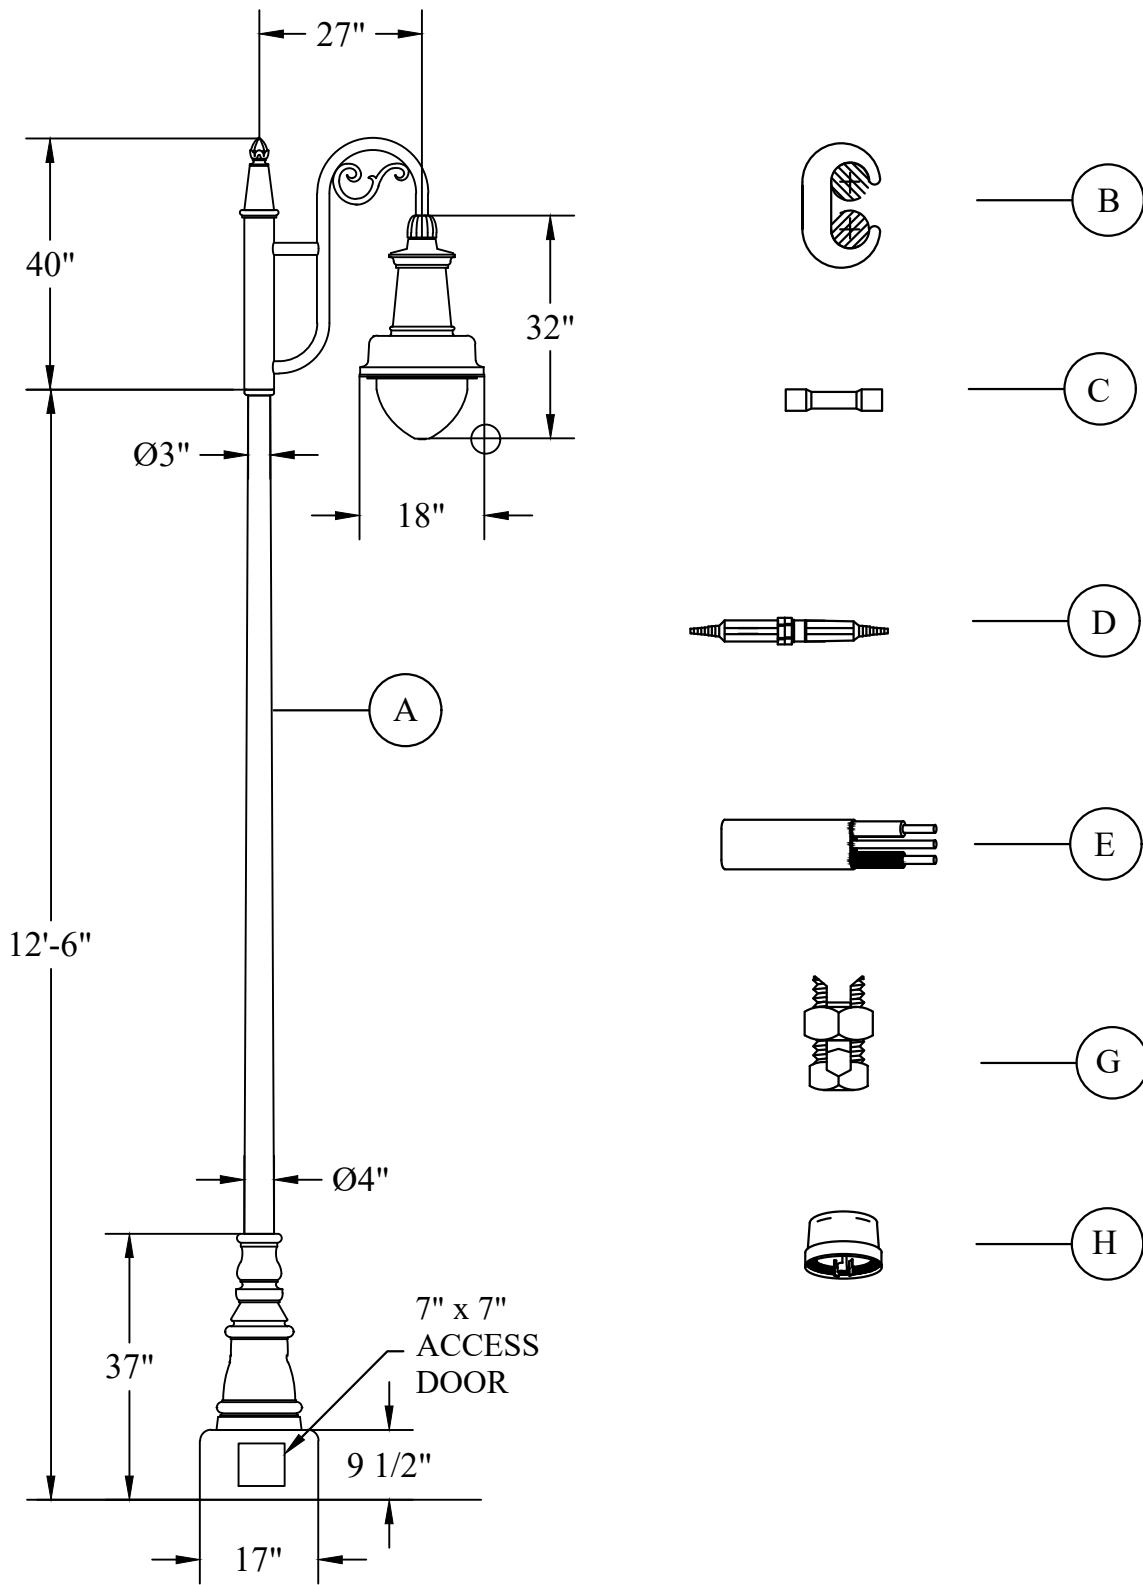

1919

DECORATIVE STREETLIGHT

CONTAINS

ACTIVE

1919-44 PECAN STREET LED ASSEMBLY (UNO AREA ONLY)

1919-45 SUNSET VALLEY LED ASSEMBLY

1919-49 TOWN LAKE LED ASSEMBLY

MAINTENANCE

1919-47 SYMPHONY SQUARE LED ASSEMBLY

MU-REF	MU-ID	MU-DESCRIPTION
19194441	PSGRN100WLED240V	PECAN STREET GRN 100W LED 240V
19194442	PSBLK100WLED240V	PECAN STREET BLK 100W LED 240V

ILLUMINATION
DECORATIVE STREETLIGHT
SUNSET VALLEY LED ASSEMBLY