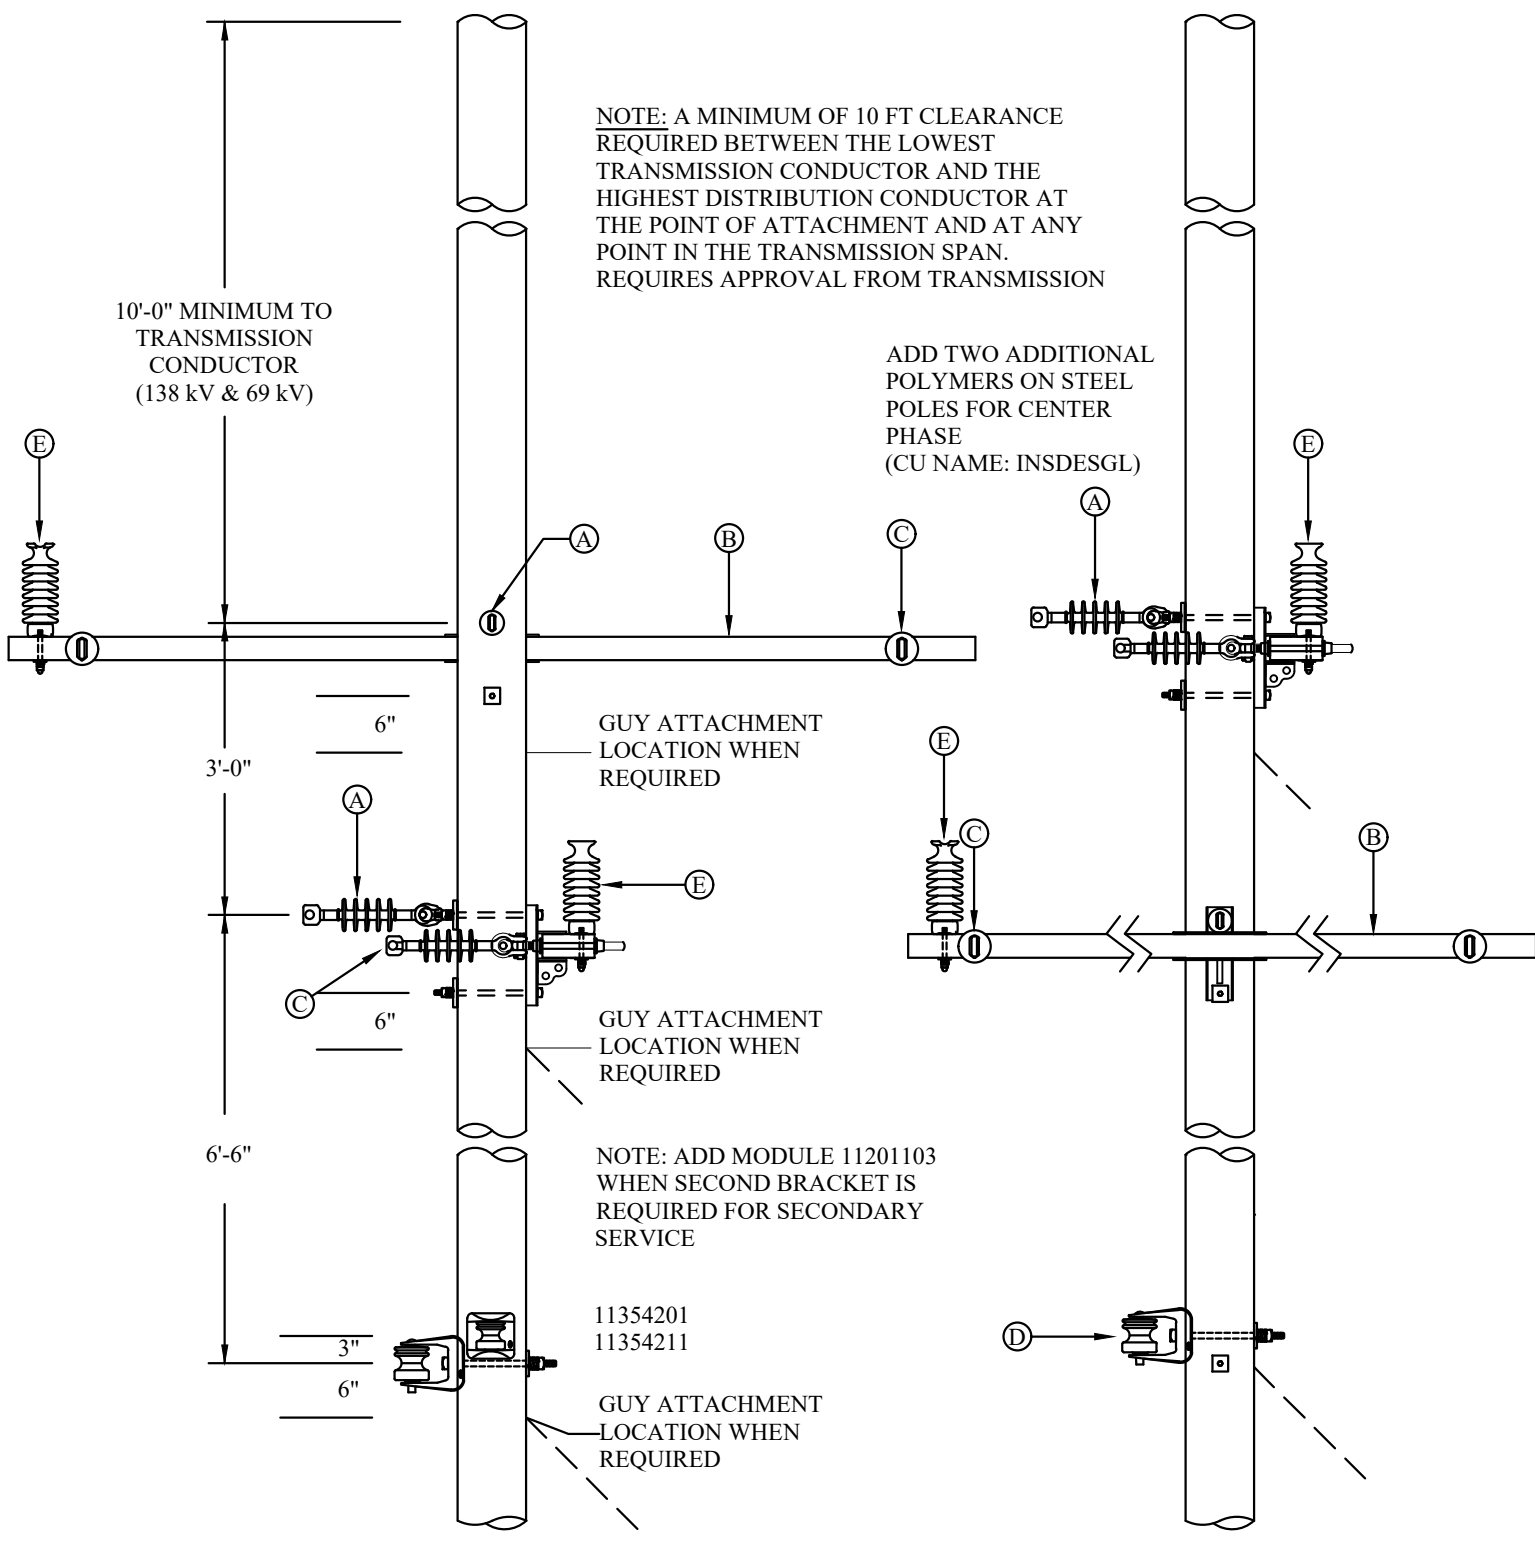

REV_DATE:
04/01/26

SEE 1135 ASSOCIATED MODULES

MU-REF	MU-ID	MU-DESCRIPTION
11354201	3PHXRSDECNHD12FT	3PH XARM SGL DE CORNER 12FT
11354211	3PHXRSDECNHD12FT-CC	3PH XARM SGL DE CORNER 12FT - CC