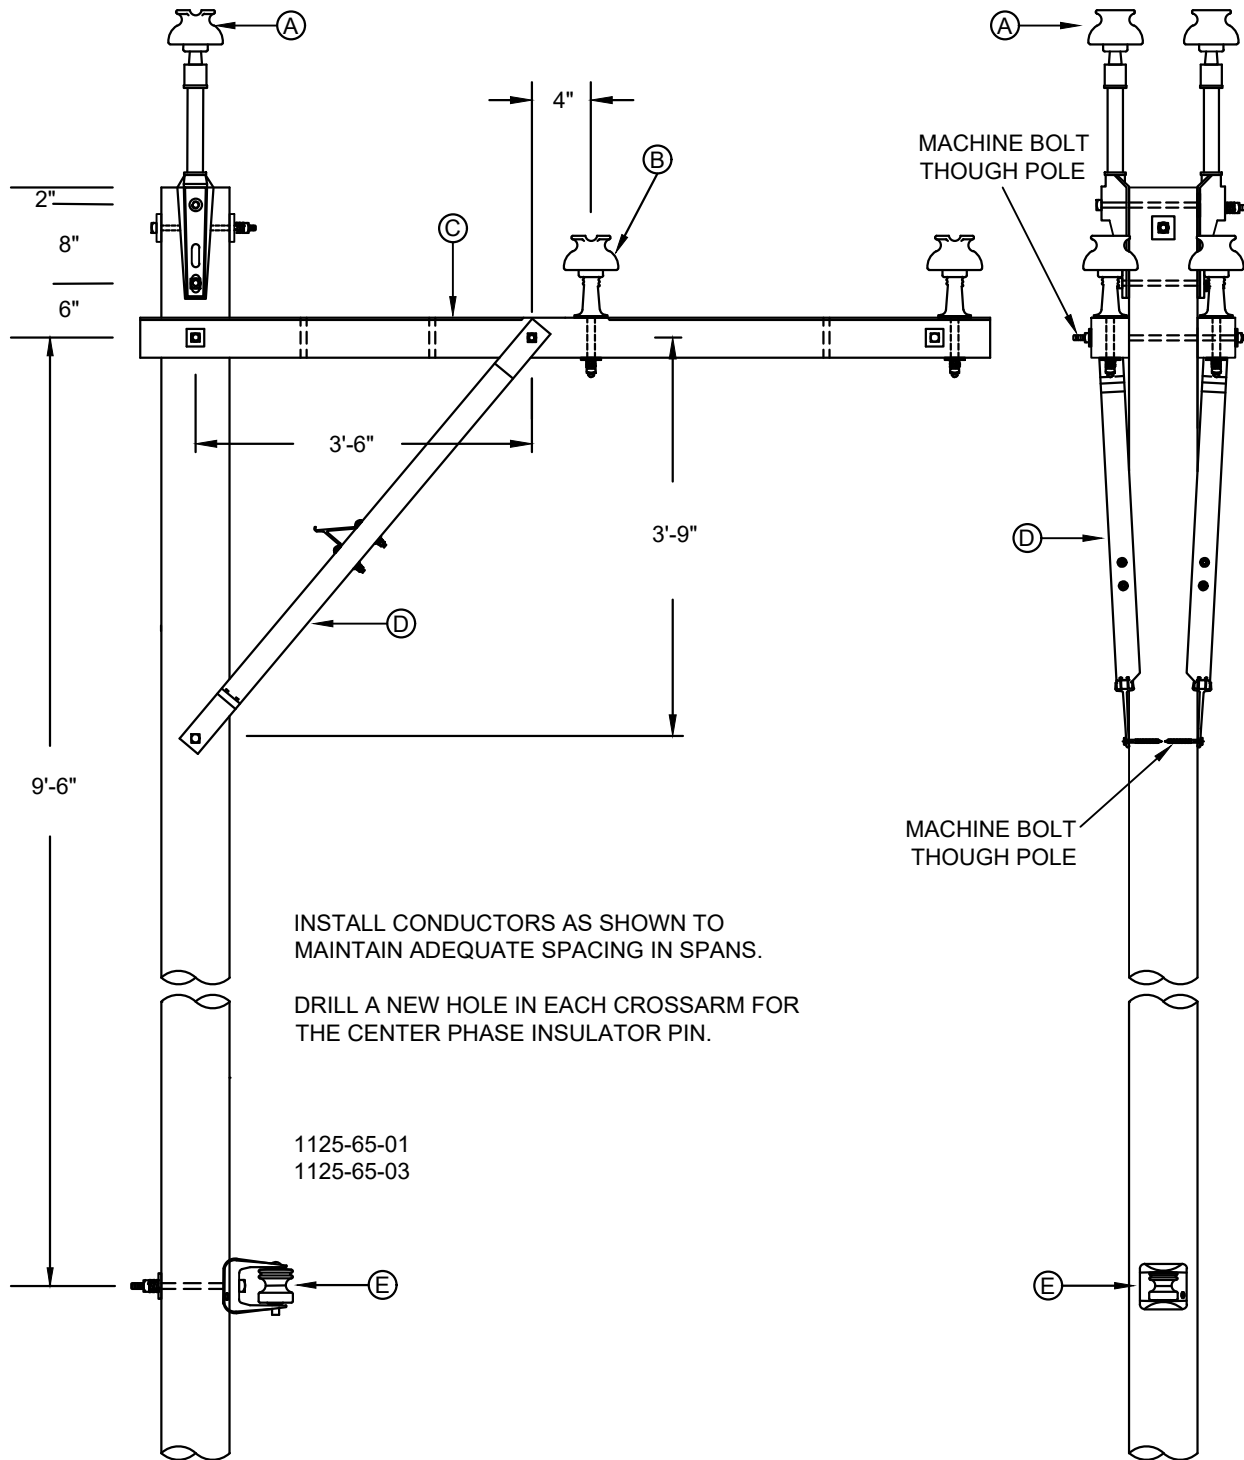

REV_DATE:
04/01/26

SEE 1125 ASSOCIATED MODULES

MU-REF	MU-ID	MU-DESCRIPTION
11256501	3PHAATANDBLPNSGLNU8FT	3PH ALLEY ARM TAN DBL PIN SGL NU 8FT
11256503	3PHAAANGDBLPNSGLNU8FT	3PH ALLEY ARM ANG DBL PIN SGL NU 8FT