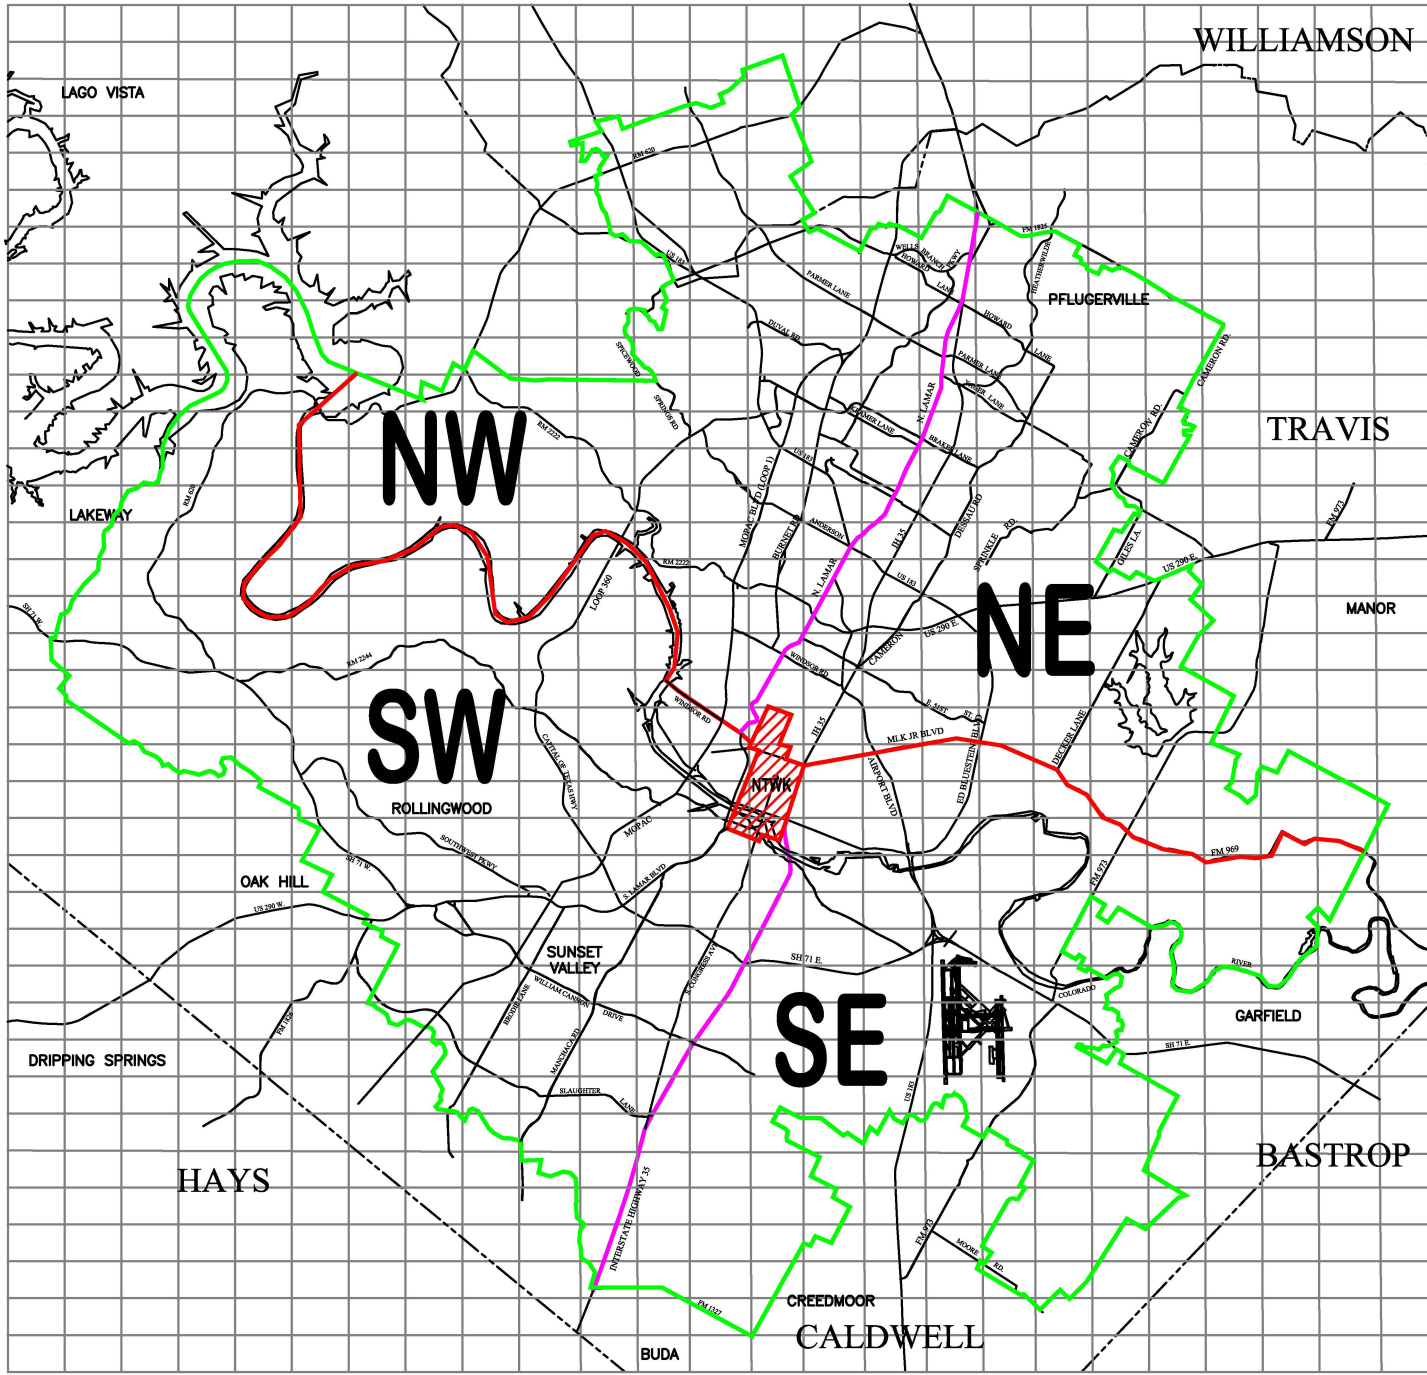

WV WW WX WY WZ MA MB MC MD ME MF MG MH MJ MK ML MM MN MP MQ MR MS MT MU MV

43
42
41
40
39
38
37
36
35
34
33
32
31
30
29
28
27
26
25
24
23
22
21
20
19
18
17
16
15
14
13
12
11
10
9
8
7

AE DISTRIBUTION DESIGN AREA	NUMBER
NORTH	505-7181
SOUTH	505-7682
NETWORK	505-7682
SERVICE SPOT & CONDUIT aeelectricspots@austinenergy.com	
AE WORK MANAGEMENT	
SOUTH	stelmowm@austinenergy.com
NORTH	kramerwm@austinenergy.com

VERSION DATE: 7/27/23

Detail for the network area can be found in the Austin Energy Design Criteria manual.